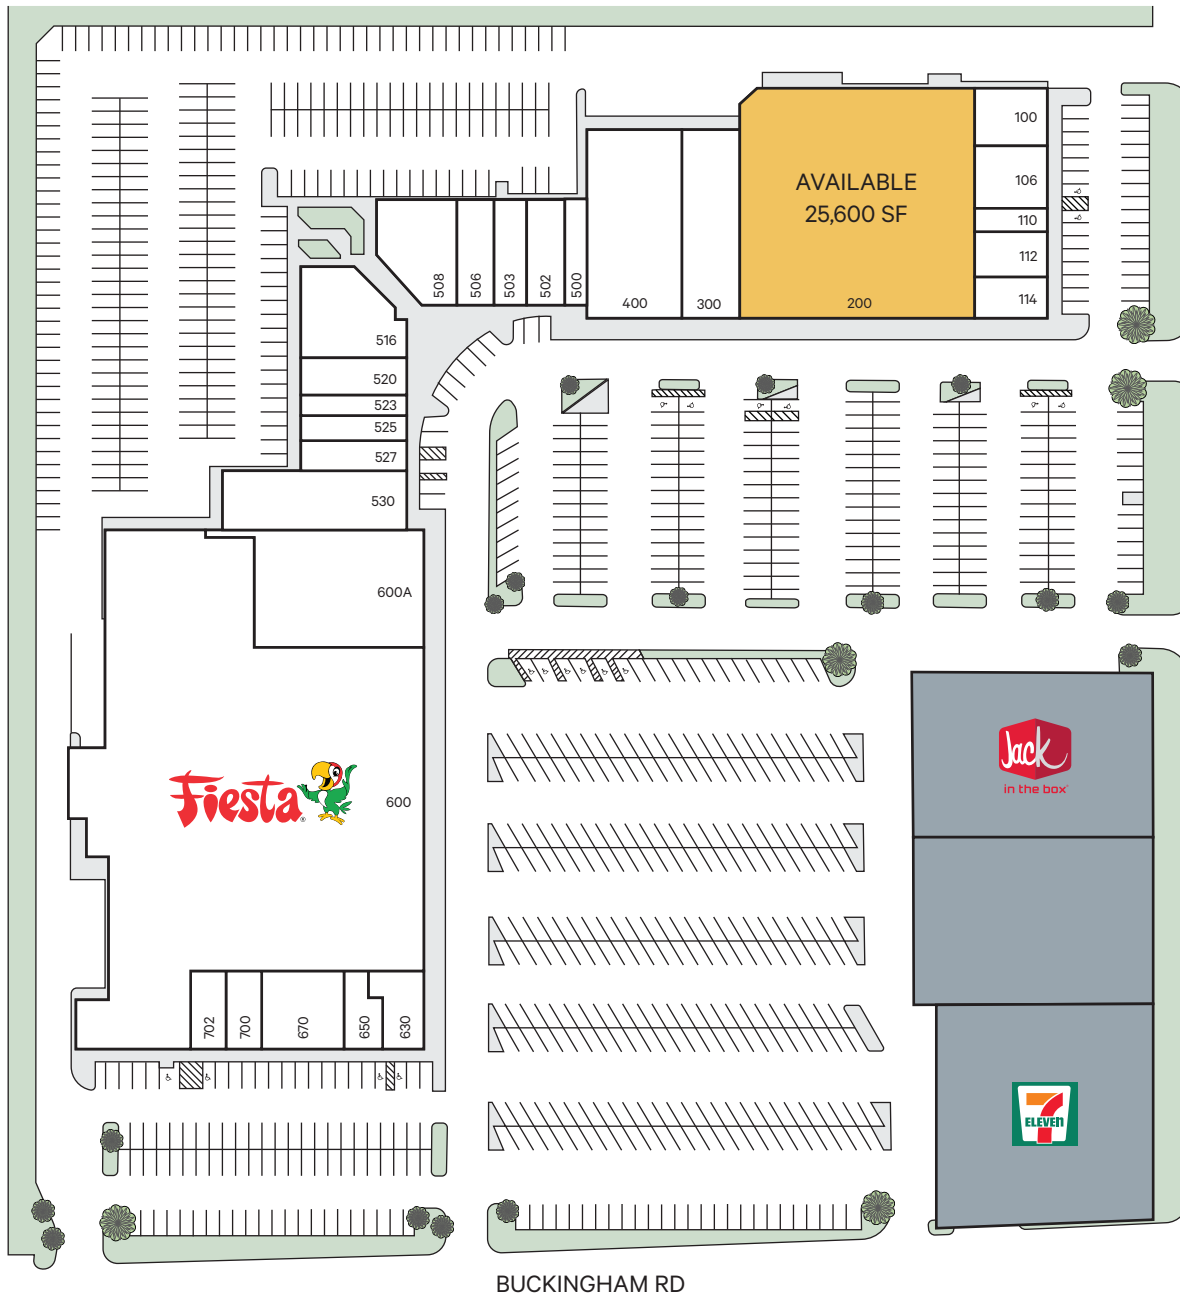

BUCKINGHAM PLACE

NWC BUCKINGHAM RD & PLANO RD, RICHARDSON, TX 75042

Available Space

200 25,600 sf

Current Tenants

100	Domino's Pizza	1,750 sf
106	Buckingham-Plano Rd Vet Clinic	2,438 sf
110-112	Bright Eyes Vision Clinic	2,326 sf
114	T-Mobile	1,500 sf
300	Leslie's Poolmart	5,264 sf
400	Beauty Supply 4U	8,500 sf
500	Tino & Girls Hair Salon	957 sf
502	ACE Cash Express	1,944 sf
503	Juarez Barber Shop & Salon	1,190 sf
506	Clinica Familia la Virgen de Guad.	1,750 sf
508	King Wash & Dry	3,537 sf
516	Cowboy Tax	3,551 sf
520	Total by Verizon	2,000 sf
523	Hollywood Beauty	1,069 sf
525	Lopez Auto Insurance	1,200 sf
527	Nail 'N' Nails	1,400 sf
530	Smile Magic Family Dental	5,000 sf
600A	CenterWell Senior Primary Care	9,426 sf
600	Fiesta Mart	61,274 sf
630	Gamestop	1,579 sf
650	Subway	1,380 sf
670	Yummy Thai	3,050 sf
700	BC Alterations & Gifts	1,300 sf
702	Dr. Hang T. Phung, MD	1,329 sf