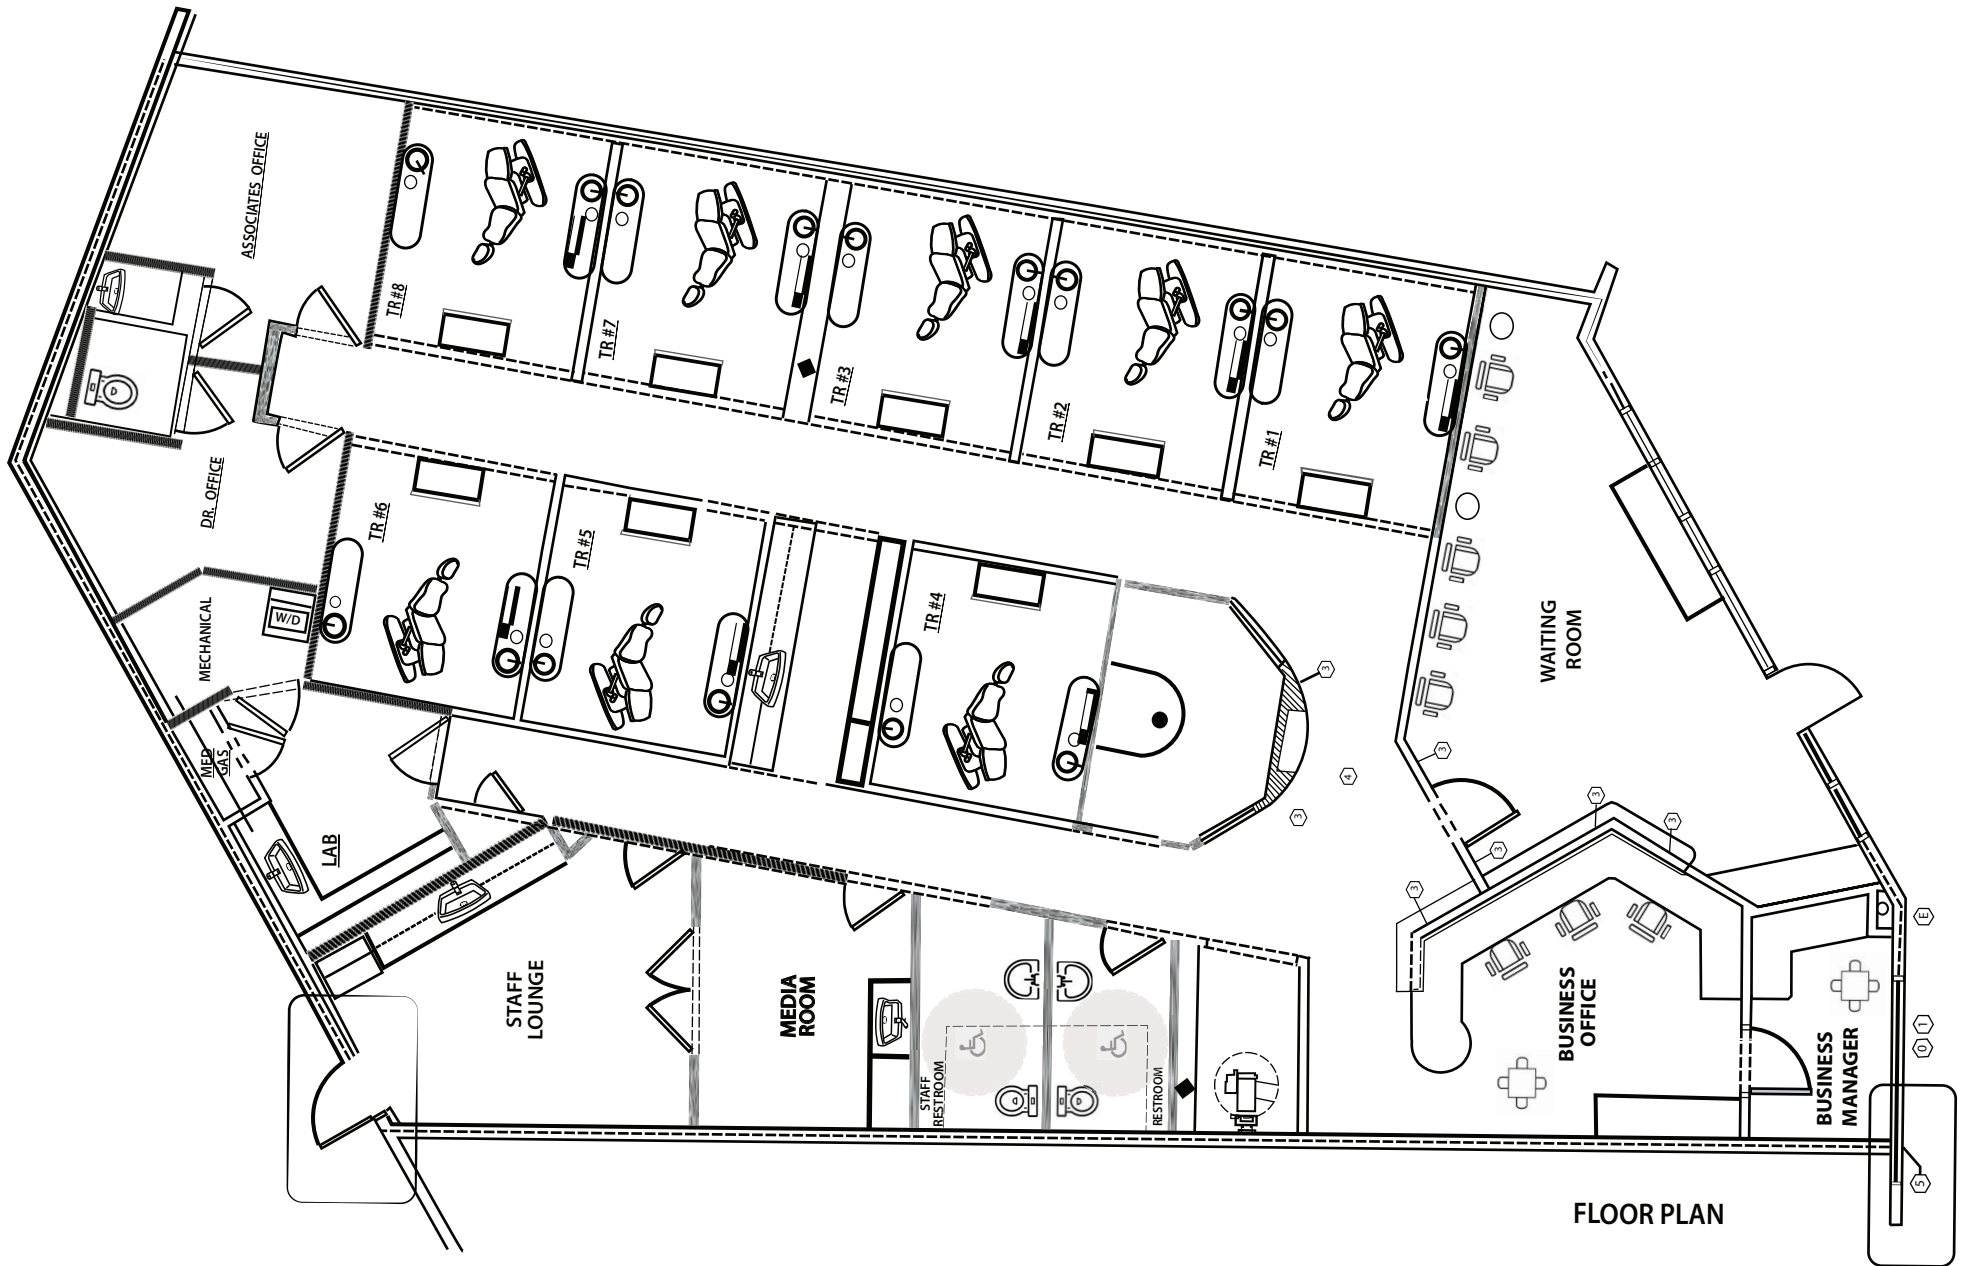

DOMINION RIDGE | 22111 IH-10 W, SAN ANTONIO, TX 78257

FLOOR PLAN

The information was obtained from sources deemed reliable; however, Weitzman has not verified it and makes no guarantees, warranties or representations as to the completeness or accuracy thereof. The presentation of this real estate information is subject to errors; omissions; change of price; prior sale or lease, or withdrawal without notice. You and your advisors should conduct a careful independent investigation of the property to determine if it is suitable for your intended purpose.