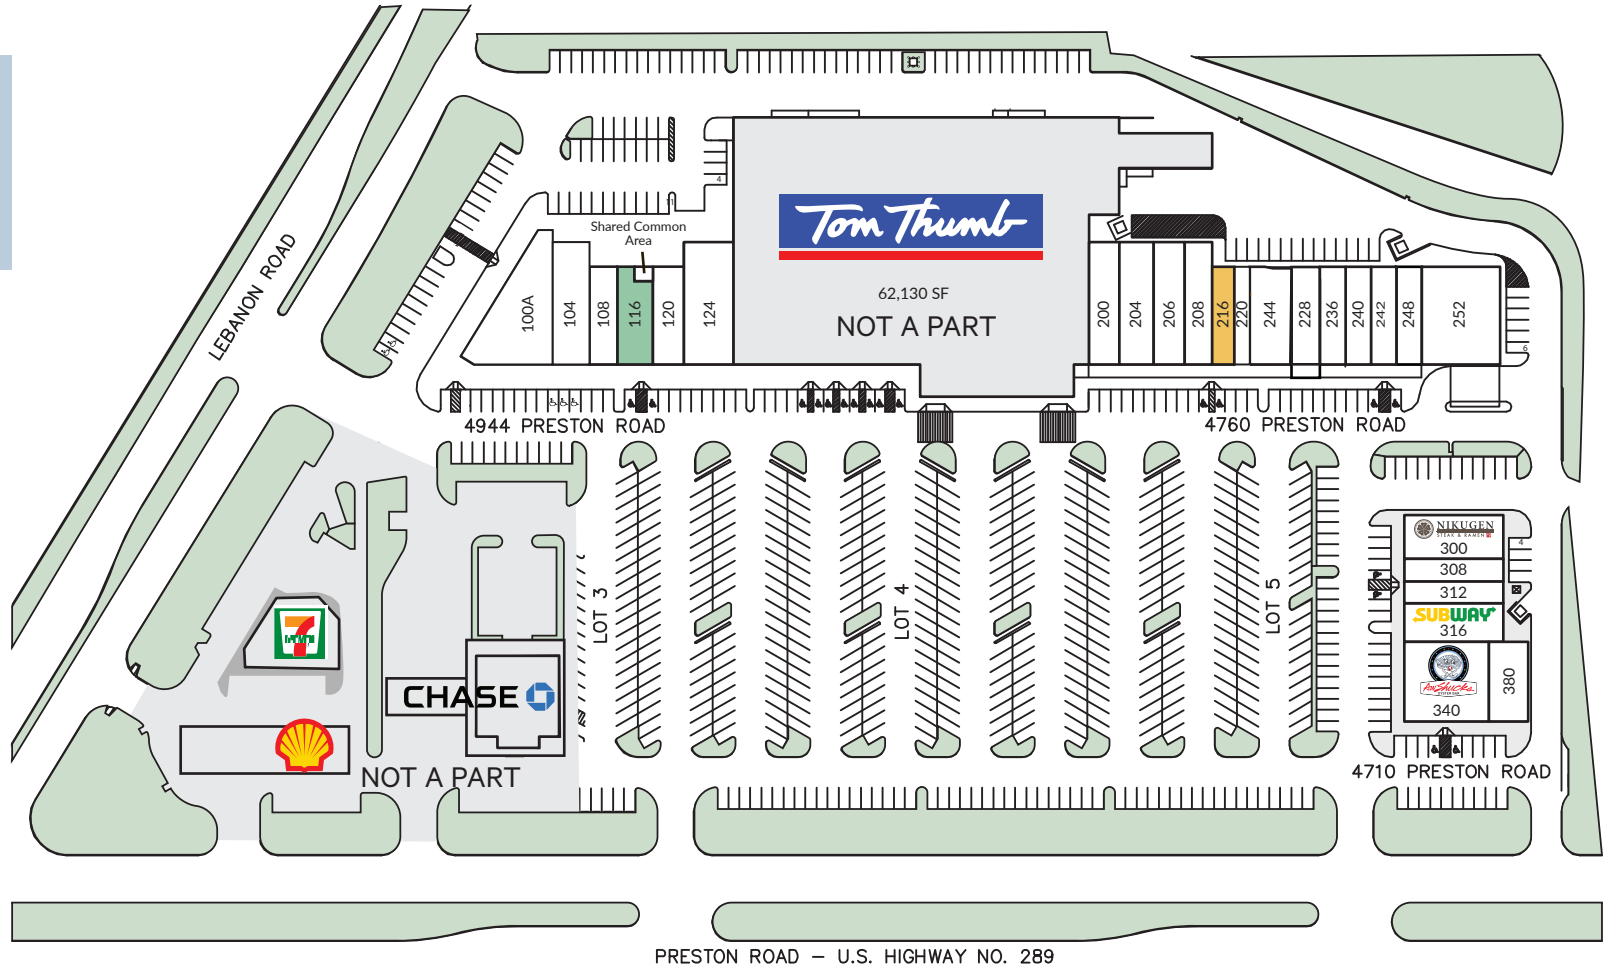

FRISCO VILLAGE

4710-4944 PRESTON RD, FRISCO, TX 75034

- Available
- At Lease
- Occupied but Available

Current Tenants

100A	Kalyan Jewelers	6,000 sf	208	AAA Texas	3,390 sf	248	Shoe Repair Center	1,200 sf
104	Secured Title of Texas	3,000 sf	216	Available	1,600 sf	252	D1 Sports Training	5,000 sf
108	Reflexology	1,600 sf	220	Elegant Nail Salon	2,200 sf	300	Nikugen Steak & Ramen	3,000 sf
116	At Lease	2,505 sf	228	Chi Tea	2,200 sf	308	100% Chiropractic	1,800 sf
120	Luigi's	2,160 sf	236	Huntington Learning Center	1,400 sf	312	Little Greek	1,830 sf
124	Leslie's Pro	4,000 sf	240	Enterprise, Inc.	1,600 sf	316	Subway	1,600 sf
200	Hearts Desire	2,500 sf	242	UPS Store	1,200 sf	340	Aw Shucks	4,531 sf
204	Sussie's	2,477 sf	244	UPS Store	2,400 sf	380	SOTA Weightloss	2,000 sf
206	Hotworx	1,616 sf						