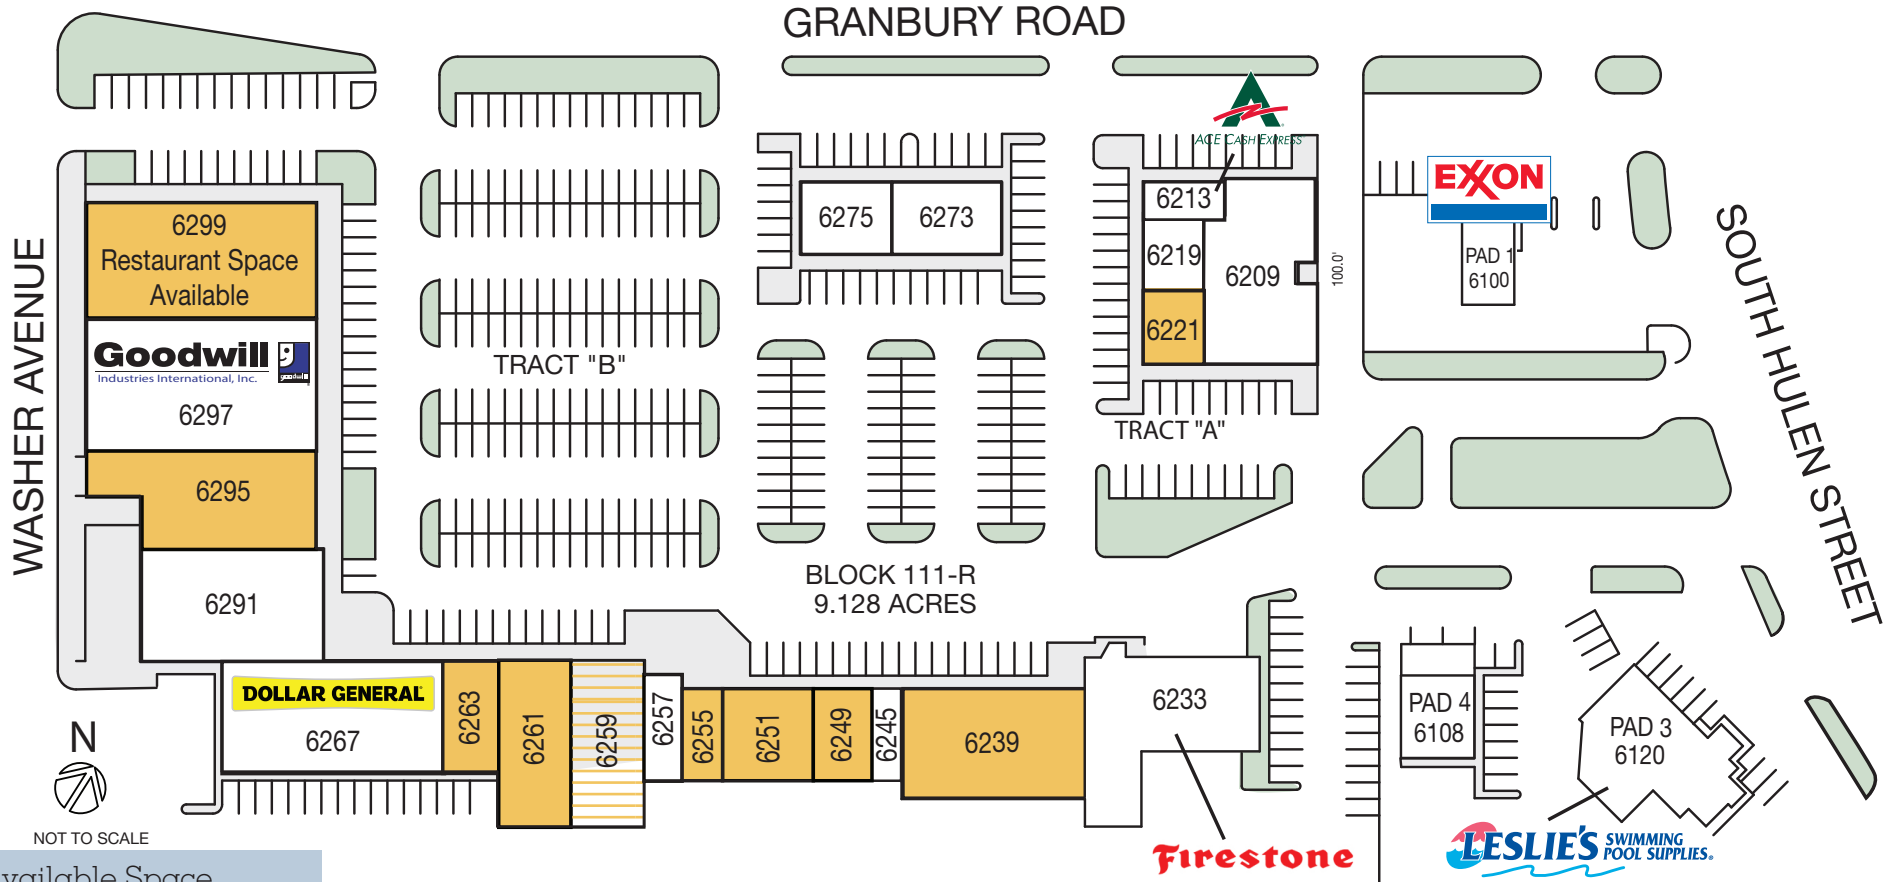

# HULEN SQUARE SHOPPING CENTER

SWC OF HULEN & GRANBURY, FORT WORTH, TX 76133

**Available Space**

6221	1,334 sf
6239	5,900 sf
6249	1,800 sf
6251	2,200 sf
6255	980 sf
6259*	3,600 sf
6261	3,600 sf
6263	1,500 sf
6295	6,137 sf
6299	6,181 sf
6299B	1,600 sf

\*Occupied but available

**Current Tenants**

6120	Leslie's Pool	3,550 sf	6257	Honey Bunch Bake Shop	1,118 sf	6267	Dollar General	7,500 sf
6108	Prima Pasta & Pizza	2,500 sf	6259	Retrobuton	3,600 sf	6273	Dr. Thomas Marvelli, MD	2,561 sf
6209	Turbo Laundry	5,567 sf				6275	Chiroplus	1,795 sf
6213	Ace America's Cash Express	900 sf				6291	Galleria Furniture	5,888 sf
6219	Wake Up Beautiful	1,480 sf				6297	Goodwill Industries	8,700 sf
6233	Firestone	6,011 sf						
6245	Liberty Tax Service	1,000 sf						