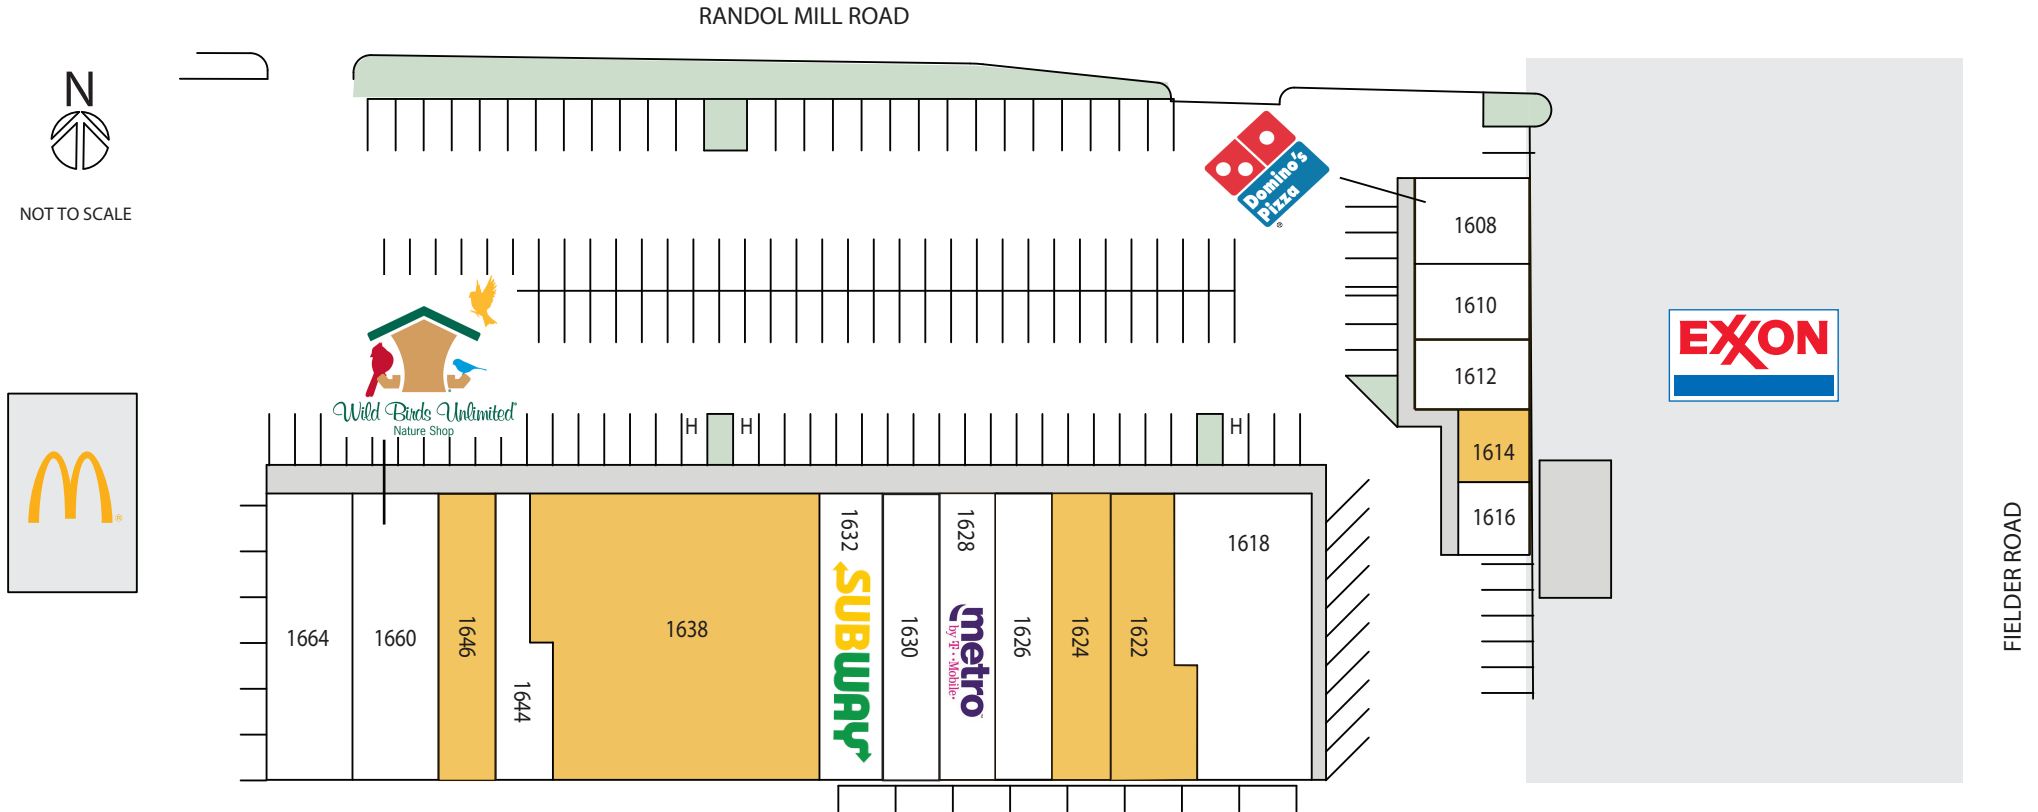

RANDOL MILL WEST | 1608-1664 W RANDOL MILL RD, ARLINGTON, TX 76012

Available Space

1614	550 sf
1622	2,103 sf
1624	2,500 sf
1638	11,575 sf
1646	1,425 sf

Current Tenants

1608	Domino's Pizza	1,280 sf	1628	Metro by T-Mobile	1,825 sf
1610	Randol Donuts	920 sf	1632	Subway	1,700 sf
1612	Quality Tax Service	975 sf	1630	Arlington Duplicate Bridge Club	1,975 sf
1616	CNT Computer Repair	696 sf	1644	Bond Cleaners	2,000 sf
1618	TX Black Belt Academy North Arlington	3,897 sf	1660	Wild Birds Unlimited	2,500 sf
1626	Divine Floral & Gifts	2,500 sf	1664	Fusion Nail	2,500 sf