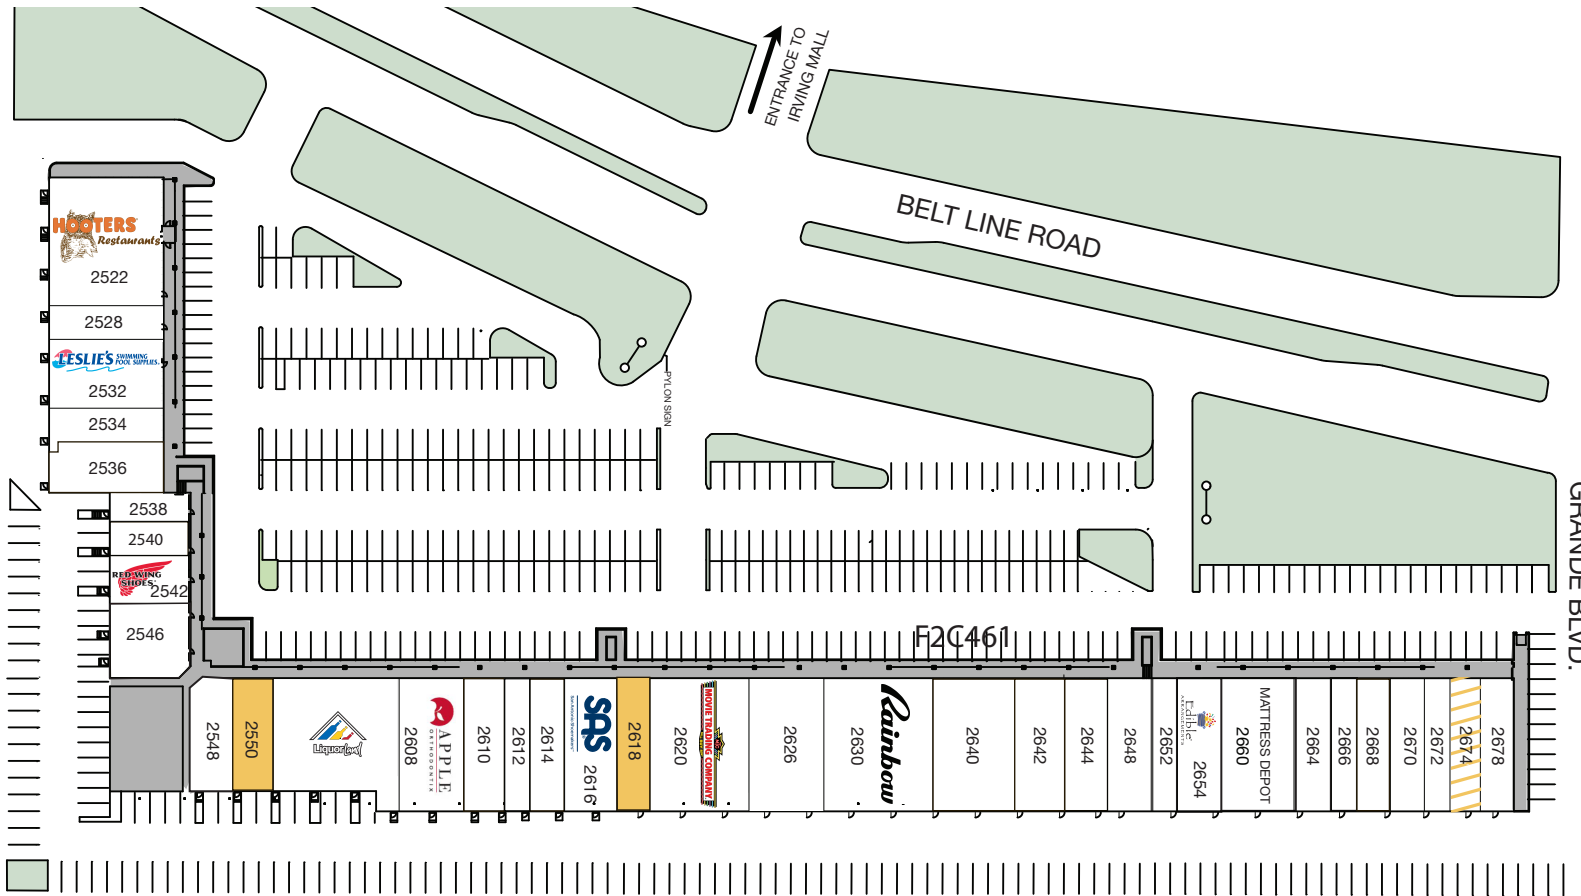

GRANDE CENTER | 2522-2678 N BELTLINE RD, IRVING, TX 75062

Available Space	
2550	1,608 sf
2618	1,501 sf
*2674	1,422 sf
*Occupied but Available	

 N
 NOT TO SCALE

Current Tenants

2522	Hooters	5,043 sf	2608	Apple Orthodontix	3,258 sf	2648	La Campina Salvadorena	3,160 sf
2528	Fancy Nails	1,360 sf	2610	La Hechizera	1,896 sf	2652	Fito's Tacos de Trompo	1,185 sf
2532	Leslie's Poolmart	4,120 sf	2612	Feng Cha	1,185 sf	2654	Edible Arrangements	1,857 sf
2534	Vision Hair Care	1,100 sf	2614	Empire Finance	1,422 sf	2660	LiquorLand	3,552 sf
2536	Barato Insurance	960 sf	2616	SAS Factory Shoes	2,370 sf	2664	Gamestop.com	1,827 sf
2538	Glamour Braids	816 sf	2620	Movie Trading Company	4,642 sf	2666	Baskin Robbins	1,200 sf
2540	Any Lab Test Now	943 sf	2626	America's Best	3,555 sf	2668	WnB Factory	1,580 sf
2542	Red Wing Shoes	1,383 sf	2630	Rainbow Clothing	5,105 sf	2670	Supercuts	1,580 sf
2546	Cellular Port	1,981 sf	2640	Spectrum	3,640 sf	2672	Star Massage	1,200 sf
2548	OnTrack Staffing	1,675 sf	2642	Physical Therapy Now	1,753 sf	2674	Metro PCS	1,422 sf
2600	Pasand Restaurant	4,891 sf	2644	24 Hour Dental Care	1,600 sf	2678	Pizza Patron	1,580 sf