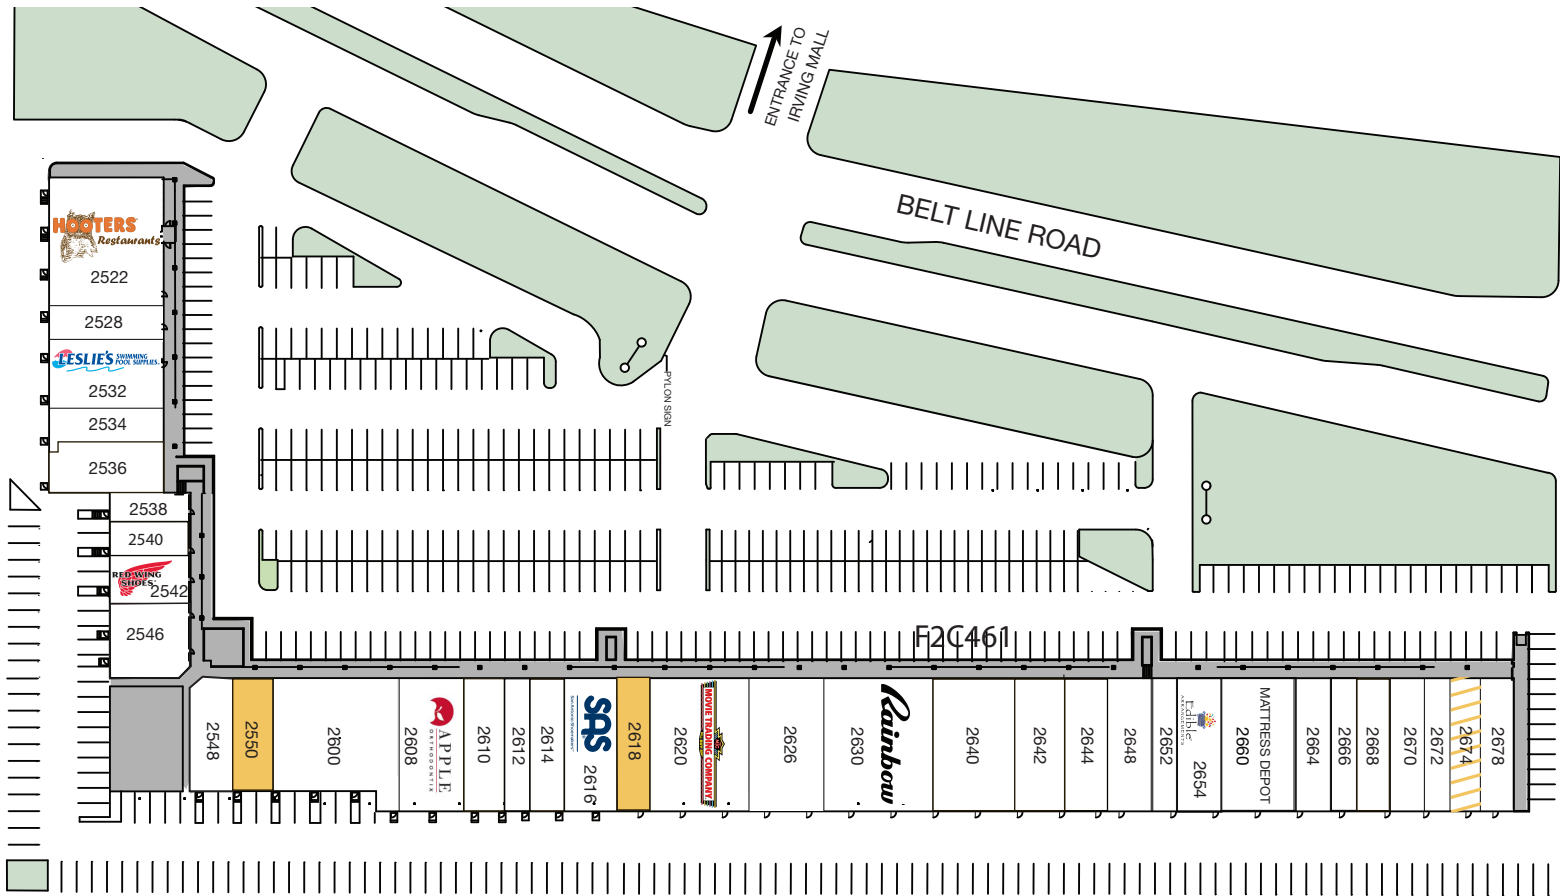

GRANDE CENTER | 2522-2678 N BELTLINE RD, IRVING, TX 75062

Available Space	
2550	1,608 sf
2618	1,501 sf
*2674	1,422 sf
*Occupied but Available	

Current Tenants

2522	Hooters	5,043 sf	2608	Apple Orthodontix	3,258 sf	2648	La Campina Salvadorena	3,160 sf
2528	Fancy Nails	1,360 sf	2610	La Hechizera	1,896 sf	2652	Fito's Tacos de Trompo	1,185 sf
2532	Leslie's Poolmart	4,120 sf	2612	Feng Cha	1,185 sf	2654	Edible Arrangements	1,857 sf
2534	Vision Hair Care	1,100 sf	2614	Empire Finance	1,422 sf	2660	Mattress Depot	3,552 sf
2536	Barato Insurance	960 sf	2616	SAS Factory Shoes	2,370 sf	2664	Gamestop.com	1,827 sf
2538	Glamour Braids	816 sf	2620	Movie Trading Company	4,642 sf	2666	Baskin Robbins	1,200 sf
2540	Any Lab Test Now	943 sf	2626	America's Best	3,555 sf	2668	WnB Factory	1,580 sf
2542	Red Wing Shoes	1,383 sf	2630	Rainbow Clothing	5,105 sf	2670	Supercuts	1,580 sf
2546	Cellular Port	1,981 sf	2640	Spectrum	3,640 sf	2672	Star Massage	1,200 sf
2548	OnTrack Staffing	1,675 sf	2642	Physical Therapy Now	1,753 sf	2674	Metro PCS	1,422 sf
2600	Pasand Restaurant	4,891 sf	2644	24 Hour Dental Care	1,600 sf	2678	Pizza Patron	1,580 sf