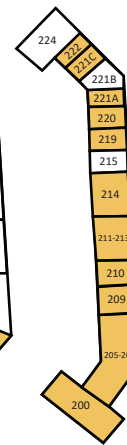

# PRESTON TRAIL VILLAGE

17194 PRESTON RD, DALLAS, TX 75248

## Current Tenants

300	Kroger	62,828 sf
101	Ellen's	9,312 sf
102	Hot Pizza	1,432 sf
103	Image Cleaners	2,060 sf
107	Iris Nails	3,178 sf
110	Color Studio	4,046 sf
115	Shebelle Ethiopian	3,981 sf
118	Knot 2 Shaggy	3,130 sf
120	Sharkey's Cuts for Kids	1,088 sf
121	Chi King Foot Spa	2,000 sf
122	Veterinarian	1,968 sf
215	Soul Friends Yoga	1,990 sf
221B	Epic Office	1,784 sf
224	White Wood Dental	2,748 sf
130	Ovation Salon Suites	8,915 sf
160	Children's Dental	3,657 sf
17174	Ogle Beauty School	10,710 sf
PAD-D	CosMc's	1,917 sf

## 2ND FLOOR

## Available Space

101+	9,312 sf
105	2,858 sf
126	3,801 sf
140*	3,534 sf
200	1,802 sf
205-207	3,900 sf
209	1,216 sf
210	1,216 sf
211-213	1,711 sf
214	721 sf
219	1,010 sf
220	722 sf
221A	935 sf
221C	933 sf
222	1,047 sf