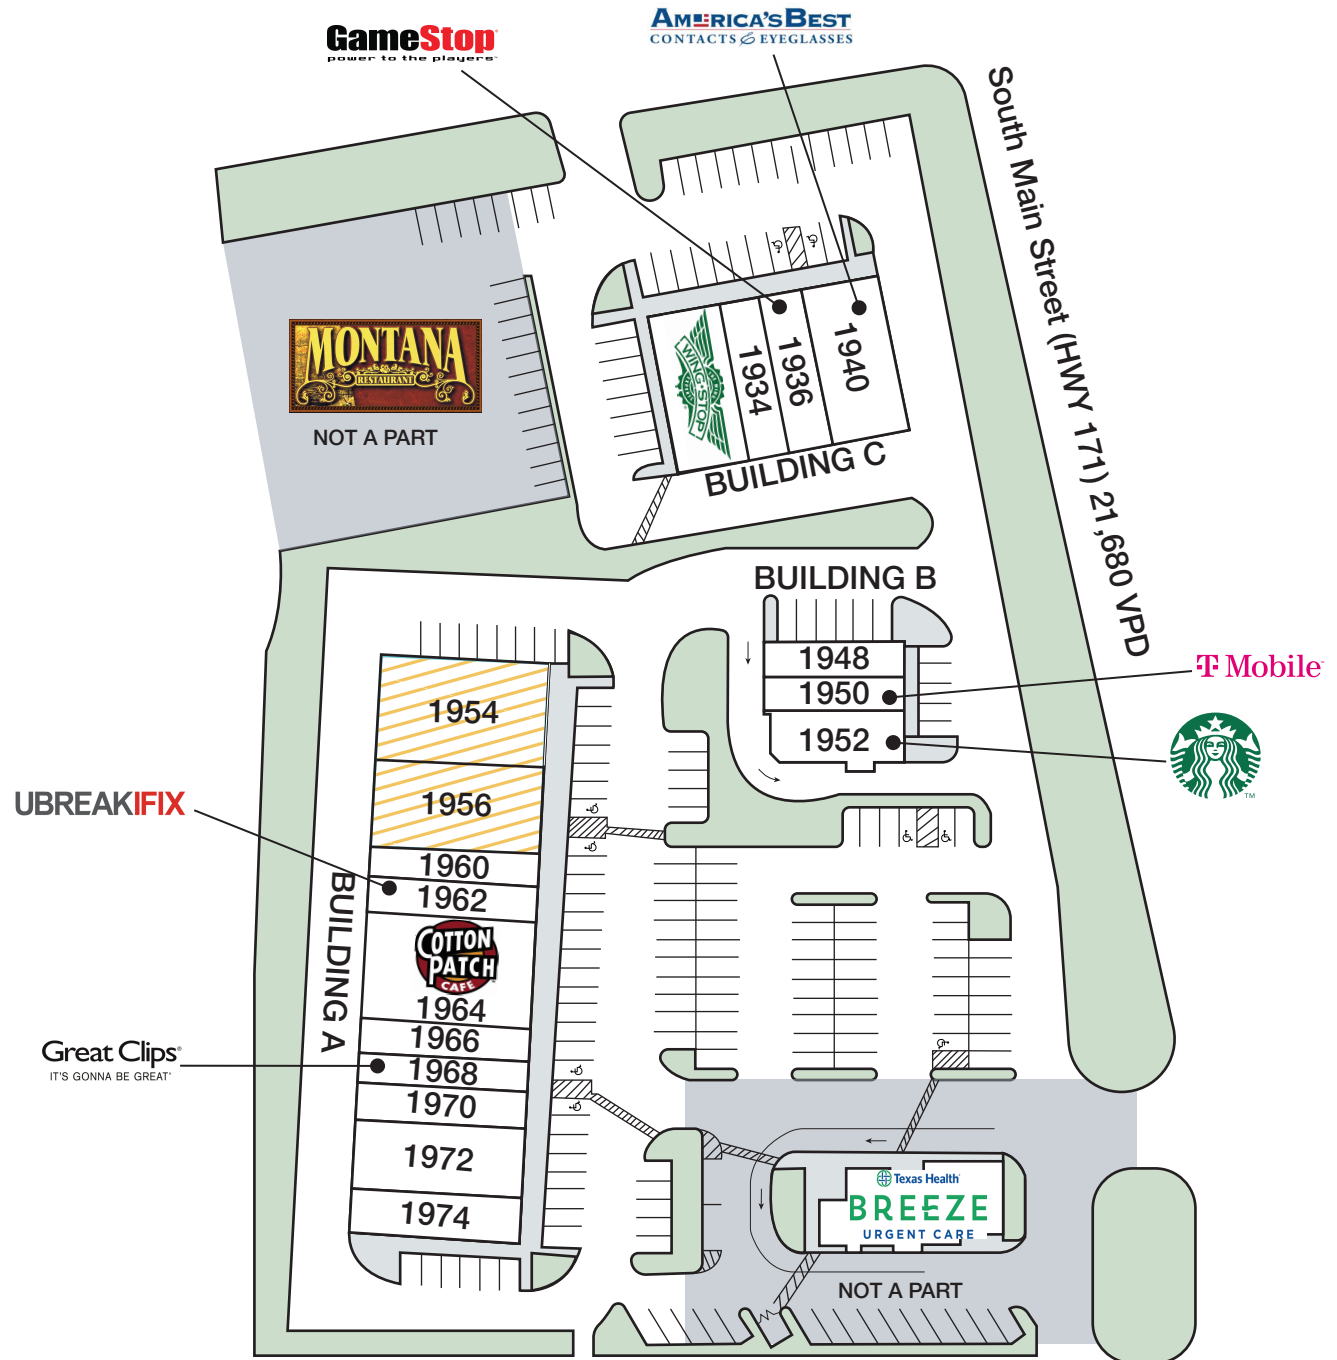

WEATHERFORD COMMONS

1930-1974 S MAIN ST, WEATHERFORD, TX 76086

Available Space

1954*	Nora's Bridal	4,000 sf
1956*	Nora's Bridal	3,480 sf

*Occupied but Available

Current Tenants

Building A

1954*	Nora's Bridal	4,000 sf
1956*	Nora's Bridal	3,480 sf
1960	Nailogica	1,270 sf
1962	uBreakiFix	1,258 sf
1964	Cotton Patch	4,200 sf
1966	Breathe Easy Vapes	1,200 sf
1968	Great Clips	1,258 sf
1970	Medical Weight Loss	1,492 sf
1972	Fit Body Boot Camp	2,704 sf
1974	GLO Tanning	1,600 sf

Building B

1948	Cash Store	1,200 sf
1950	T-Mobile	1,054 sf
1952	Starbucks	1,500 sf

Building C

1930	Wingstop	2,350 sf
1934	Sunny Massage	1,484 sf
1936	GameStop	1,500 sf
1940	America's Best Contacts & Eyeglasses	2,800 sf