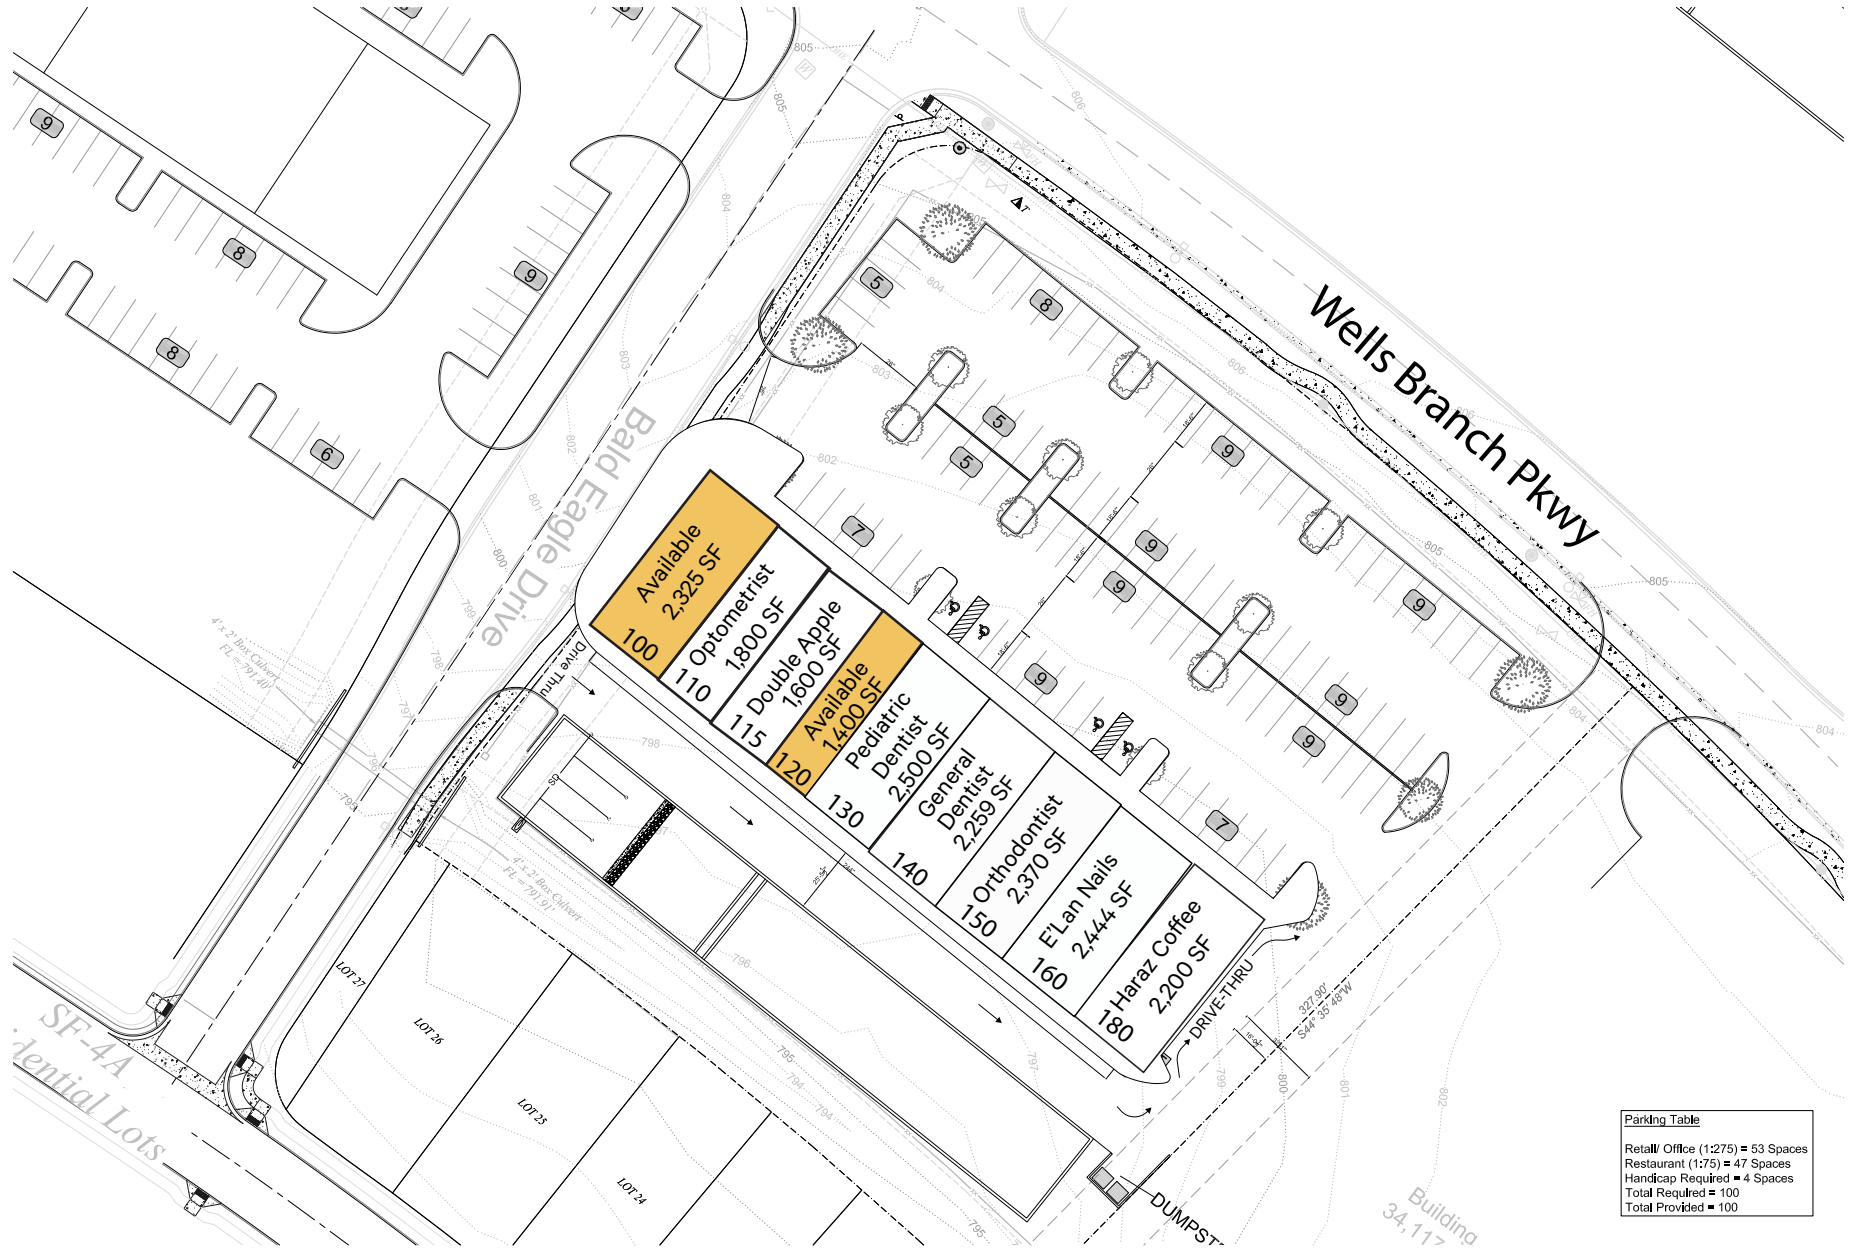

WELLS BRANCH RETAIL CENTER

801 WELLS BRANCH PKY, PFLUGERVILLE, TX 78660

Retail/ Office (1:275) =	53 Spaces
Restaurant (1:75) =	47 Spaces
Handicap Required =	4 Spaces
Total Required =	100
Total Provided =	100