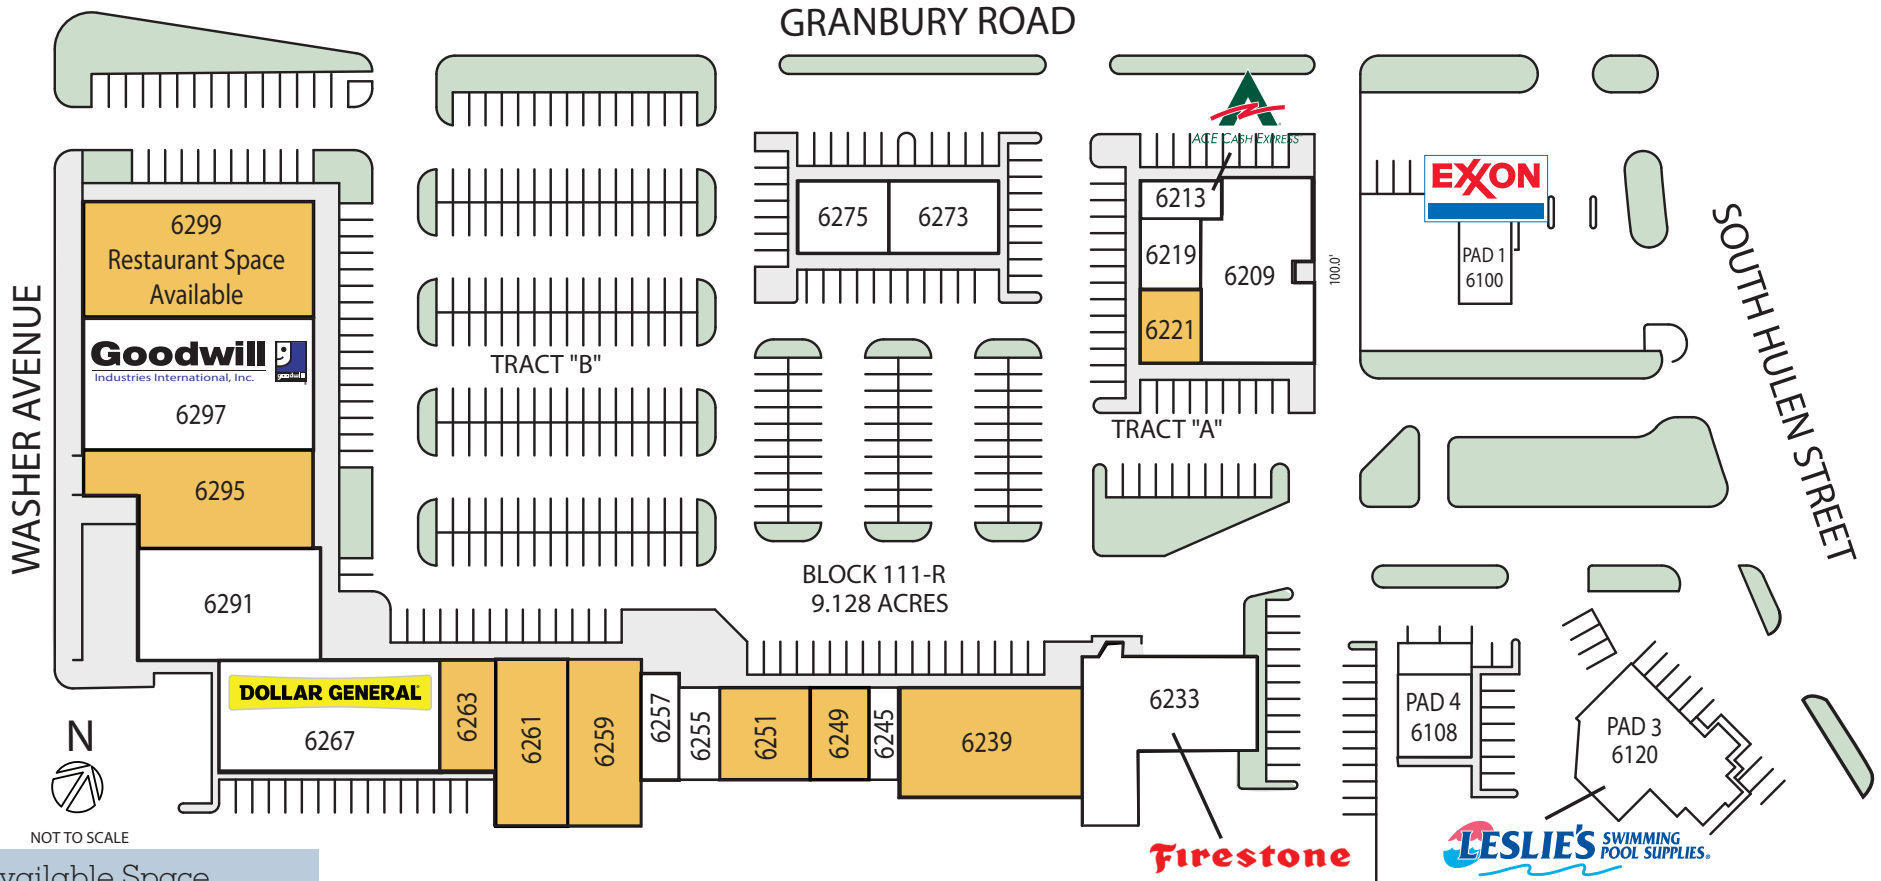

HULEN SQUARE SHOPPING CENTER | SWC OF HULEN & GRANBURY, FORT WORTH, TX 76133

Available Space

6221	1,334 sf
6239	5,900 sf
6249	1,800 sf
6251	2,200 sf
6259	3,600 sf
6261	3,600 sf
6263	1,500 sf
6295	6,137 sf
6299	6,181 sf
6299B	1,600 sf

Current Tenants

6120	Leslie's Pool	3,550 sf	6255	Family Care Clinic	980 sf
6108	Prima Pasta & Pizza	2,500 sf	6257	Honey Bunch Bake Shop	1,118 sf
6209	Turbo Laundry	5,567 sf	6267	Dollar General	7,500 sf
6213	Ace America's Cash Express	900 sf	6273	Dr. Thomas Marvelli, MD	2,561 sf
6219	Wake Up Beautiful	1,480 sf	6275	Chiroplus	1,795 sf
6233	Firestone	6,011 sf	6291	Galleria Furniture	5,888 sf
6245	Liberty Tax Service	1,000 sf	6297	Goodwill Industries	8,700 sf