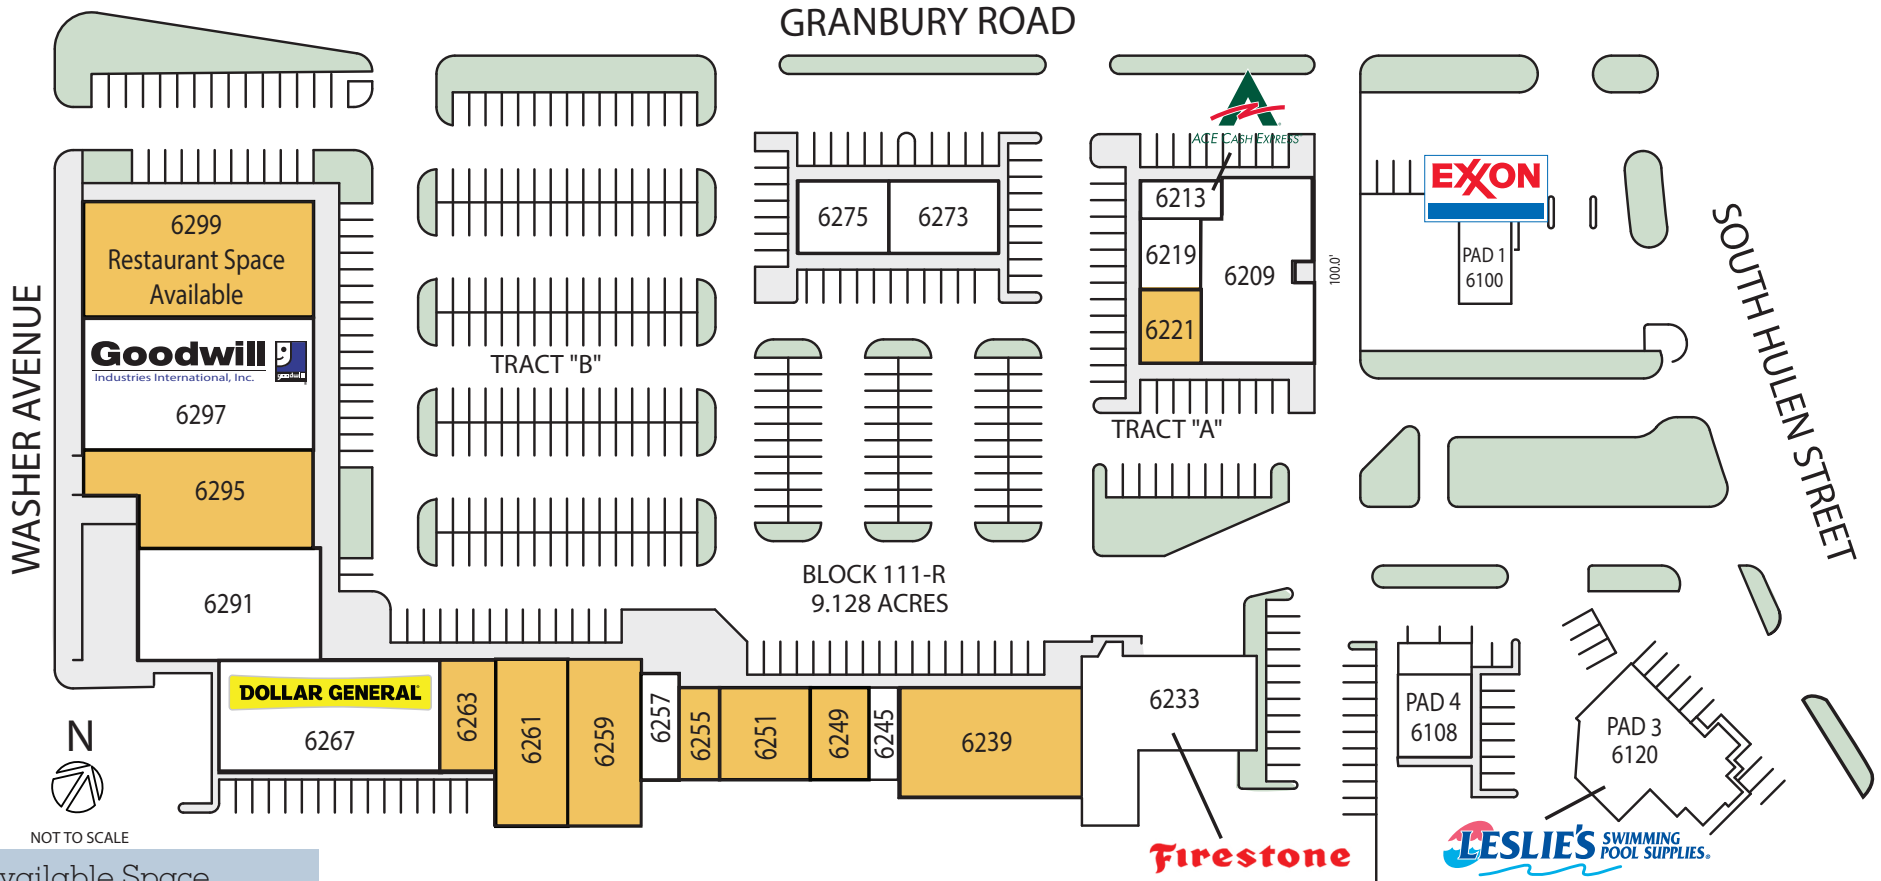

HULEN SQUARE SHOPPING CENTER | SWC OF HULEN & GRANBURY, FORT WORTH, TX 76133

Available Space

6221	1,334 sf
6239	5,900 sf
6249	1,800 sf
6251	2,200 sf
6255	980 sf
6259	3,600 sf
6261	3,600 sf
6263	1,500 sf
6295	6,137 sf
6299	6,181 sf
6299B	1,600 sf

Current Tenants

6120	Leslie's Pool	3,550 sf	6257	Honey Bunch Bake Shop	1,118 sf
6108	Prima Pasta & Pizza	2,500 sf	6267	Dollar General	7,500 sf
6209	Turbo Laundry	5,567 sf	6273	Dr. Thomas Marvelli, MD	2,561 sf
6213	Ace America's Cash Express	900 sf	6275	Chiroplus	1,795 sf
6219	Wake Up Beautiful	1,480 sf	6291	Galleria Furniture	5,888 sf
6233	Firestone	6,011 sf	6297	Goodwill Industries	8,700 sf
6245	Liberty Tax Service	1,000 sf			