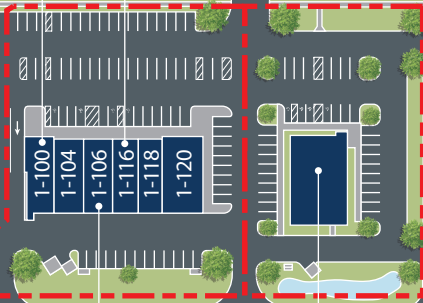

PARKWOOD PLAZA
FORT WORTH, TEXAS

OWNED BY

N TARRANT PKWY - 34,222 VPD

377

DENTON HWY - 48,440 VPD

ideal dental

Batteries+Bulbs

HARBOR FREIGHT
QUALITY TOOLS LOWEST PRICES

LAKWOOD HILL DR

FIRST WATCH
THE DAYTIME CAFE

Academy
SPORTS+OUTDOORS

SUITE	TENANT	SF
1-100	Bahama Bucks	1,800
1-104	American Shaman of Keller	1,050
1-106	Batteries & Bulbs	1,575
1-116	Massage Envy	3,375
1-118	Vapor Galleria	1,400
1-120	The Point Pub & Grill	2,500
2-102	Ideal Dental	2,200
2-106	TeaCupFuls	1,400
2-106B	Subway	1,400
2-110	Alex Pizza Pasta & Subs	2,000
3-104	Navy Federal Credit Union	3,500
3-110	1-800 Flowers	1,700
3-112	First Watch	3,600
GL	MedExpress	5,000