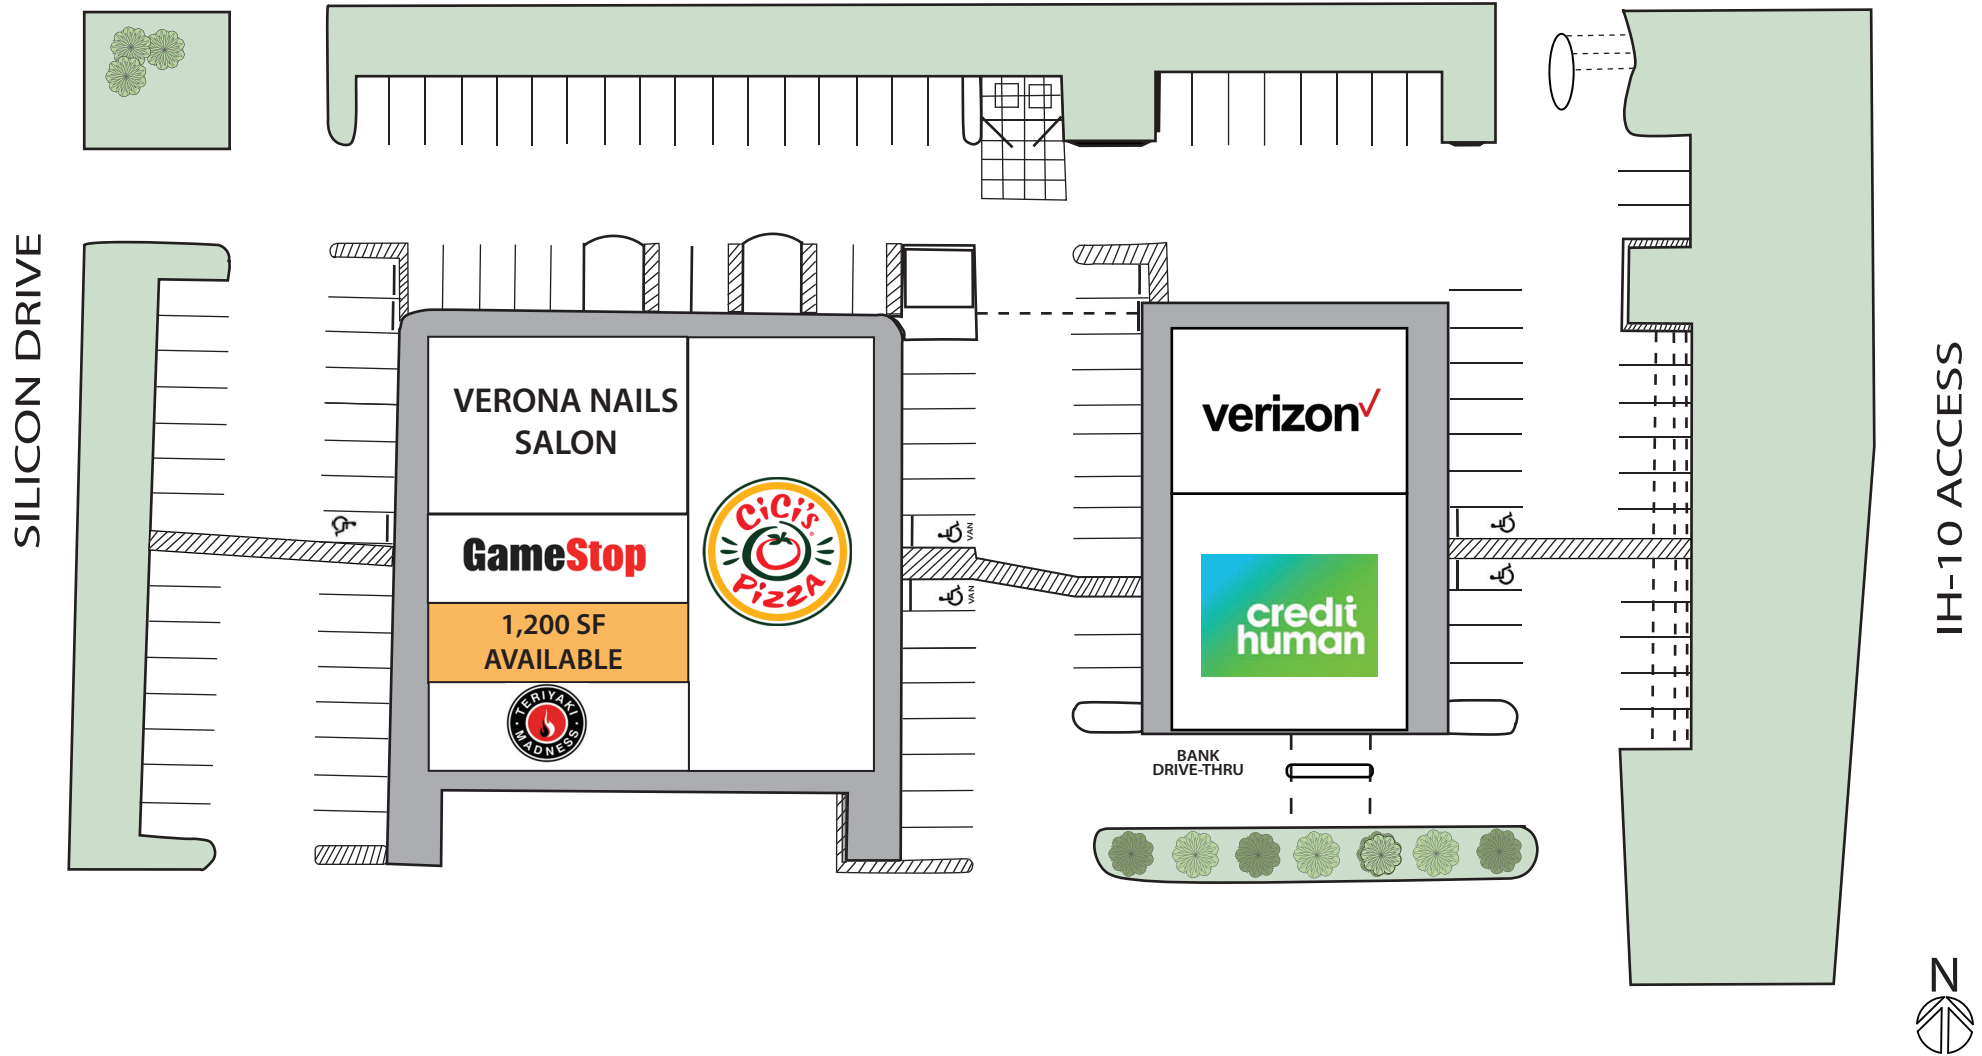

UNIVERSITY HEIGHTS | 12822 W. IH-10 | SAN ANTONIO, TX 78249

NOT TO SCALE