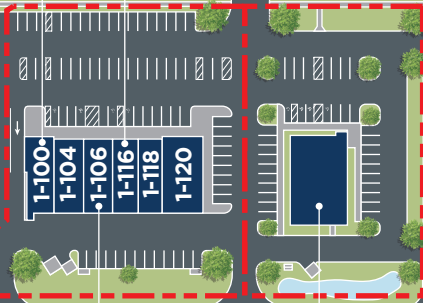

PARKWOOD PLAZA
FORT WORTH, TEXAS

OWNED BY

N TARRANT PKWY - 34,222 VPD

377

DENTON HWY - 48,440 VPD

ideal dental

Batteries+Bulbs

ME MedExpress

HARBOR FREIGHT
QUALITY TOOLS LOWEST PRICES

LAKWOOD HILL DR

FIRST WATCH
THE DAYTIME CAFE

Academy
SPORTS+OUTDOORS

NAVY FEDERAL
Credit Union

SUITE	TENANT	SF
1-100	Bahama Bucks	1,800
1-104	American Shaman of Keller	1,050
1-106	Batteries & Bulbs	1,575
1-116	Massage Envy	3,375
1-118	Vapor Galleria	1,400
1-120	The Point Pub & Grill	2,500
2-102	Ideal Dental	2,200
2-106	Available	1,400
2-106B	Subway	1,400
2-110	Alex Pizza Pasta & Subs	2,000
3-104	Navy Federal Credit Union	3,500
3-110	1-800 Flowers	1,700
3-112	First Watch	3,600
GL	MedExpress	5,000

SITE LEGEND

 Available	 Occupied	 Site Boundary
 Not A Part	 Occupied, but Available	

PARKWOOD HILL BLVD