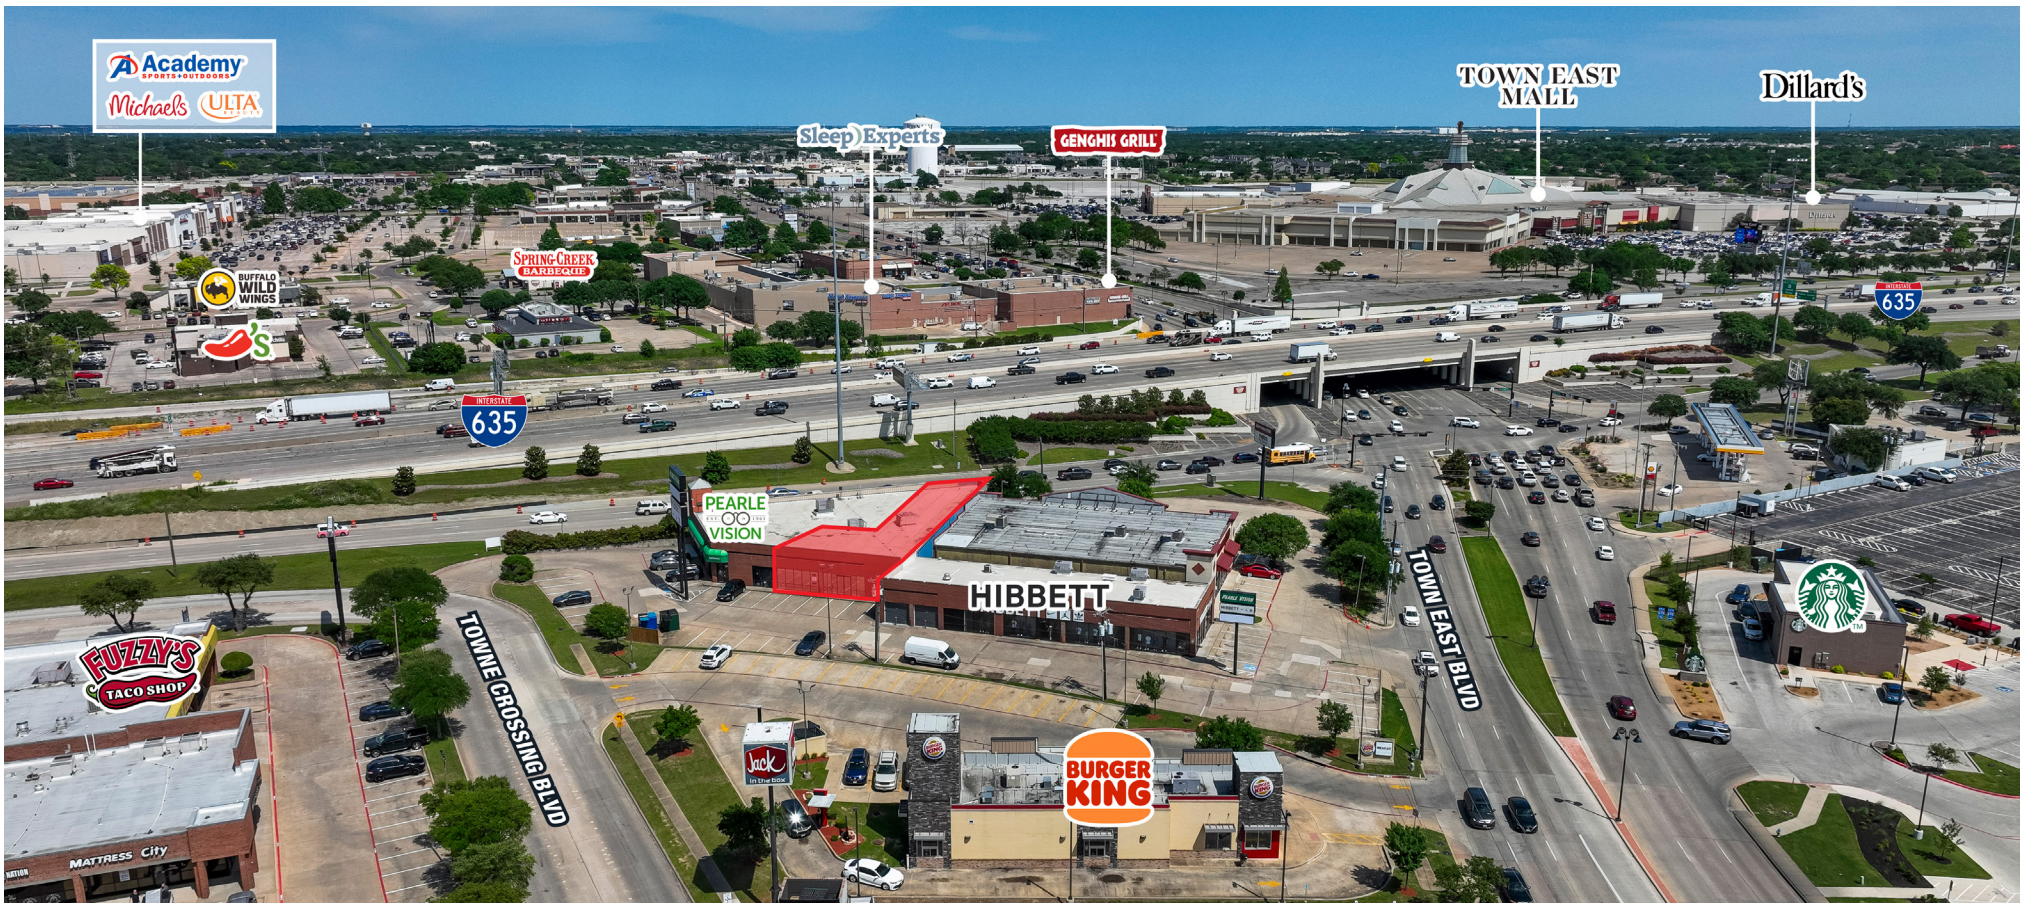

3434 TOWNE CROSSING BOULEVARD

3434 TOWNE CROSSING BLVD, MESQUITE, TX 75150

The information was obtained from sources deemed reliable; however, Weitzman has not verified it and makes no guarantees, warranties or representations as to the completeness or accuracy thereof. The presentation of this real estate information is subject to errors; omissions; change of price; prior sale or lease, or withdrawal without notice. You and your advisors should conduct a careful independent investigation of the property to determine if it is suitable for your intended purpose.