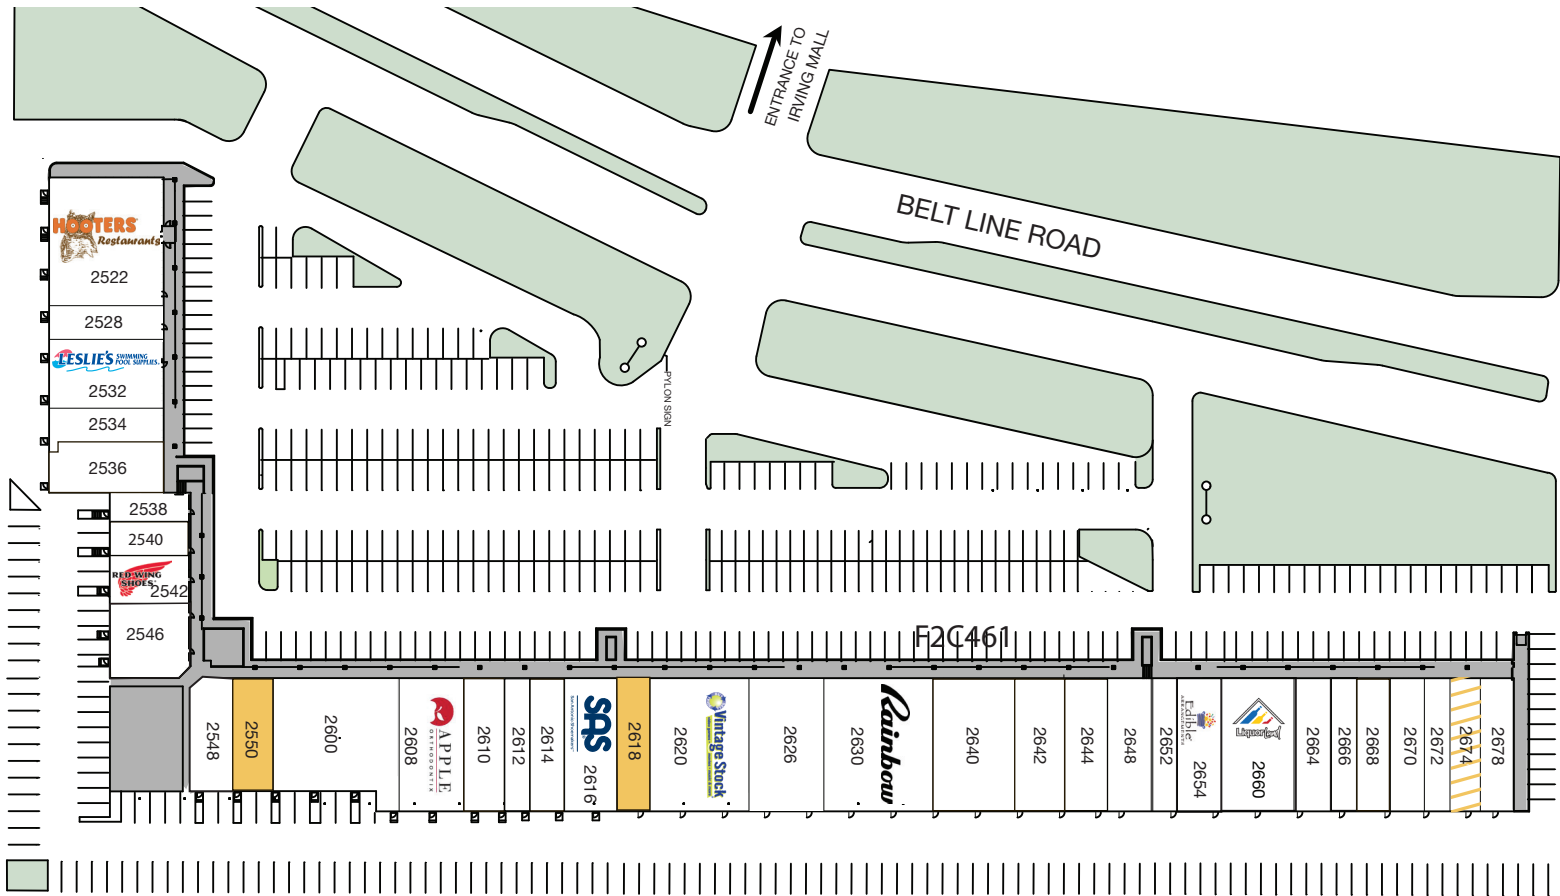

GRANDE CENTER | 2522-2678 N BELTLINE RD, IRVING, TX 75062

Available Space	
2550	1,608 sf
2618	1,501 sf
*2674	1,422 sf
*Occupied but Available	

Current Tenants

2522	Hooters	5,043 sf	2608	Apple Orthodontix	3,258 sf	2648	La Campina Salvadorena	3,160 sf
2528	Fancy Nails	1,360 sf	2610	La Hechizera	1,896 sf	2652	Fito's Tacos de Trompo	1,185 sf
2532	Leslie's Poolmart	4,120 sf	2612	Feng Cha	1,185 sf	2654	Edible Arrangements	1,857 sf
2534	Vision Hair Care	1,100 sf	2614	Empire Finance	1,422 sf	2660	LiquorLand	3,552 sf
2536	Barato Insurance	960 sf	2616	SAS Factory Shoes	2,370 sf	2664	Gamestop.com	1,827 sf
2538	Glamour Braids	816 sf	2620	Vintage Stock	4,642 sf	2666	Baskin Robbins	1,200 sf
2540	Any Lab Test Now	943 sf	2626	America's Best	3,555 sf	2668	WnB Factory	1,580 sf
2542	Red Wing Shoes	1,383 sf	2630	Rainbow Clothing	5,105 sf	2670	Supercuts	1,580 sf
2546	Cellular Port	1,981 sf	2640	Spectrum	3,640 sf	2672	Star Massage	1,200 sf
2548	OnTrack Staffing	1,675 sf	2642	Physical Therapy Now	1,753 sf	2674	Metro PCS	1,422 sf
2600	Pasand Restaurant	4,891 sf	2644	24 Hour Dental Care	1,600 sf	2678	Pizza Patron	1,580 sf