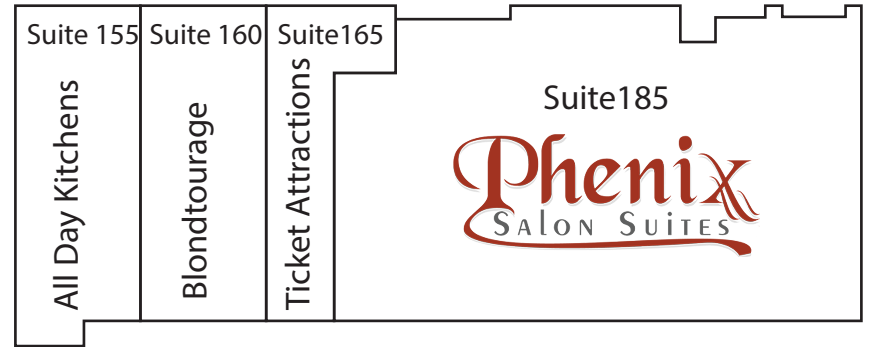

DRIVEWAY

Current Tenants

155	All Day Kitchens	2,082 sf
160	Blondtourage	1,983 sf
165	Ticket Attractions	1,191 sf
185	Phenix Salon	7,583 sf