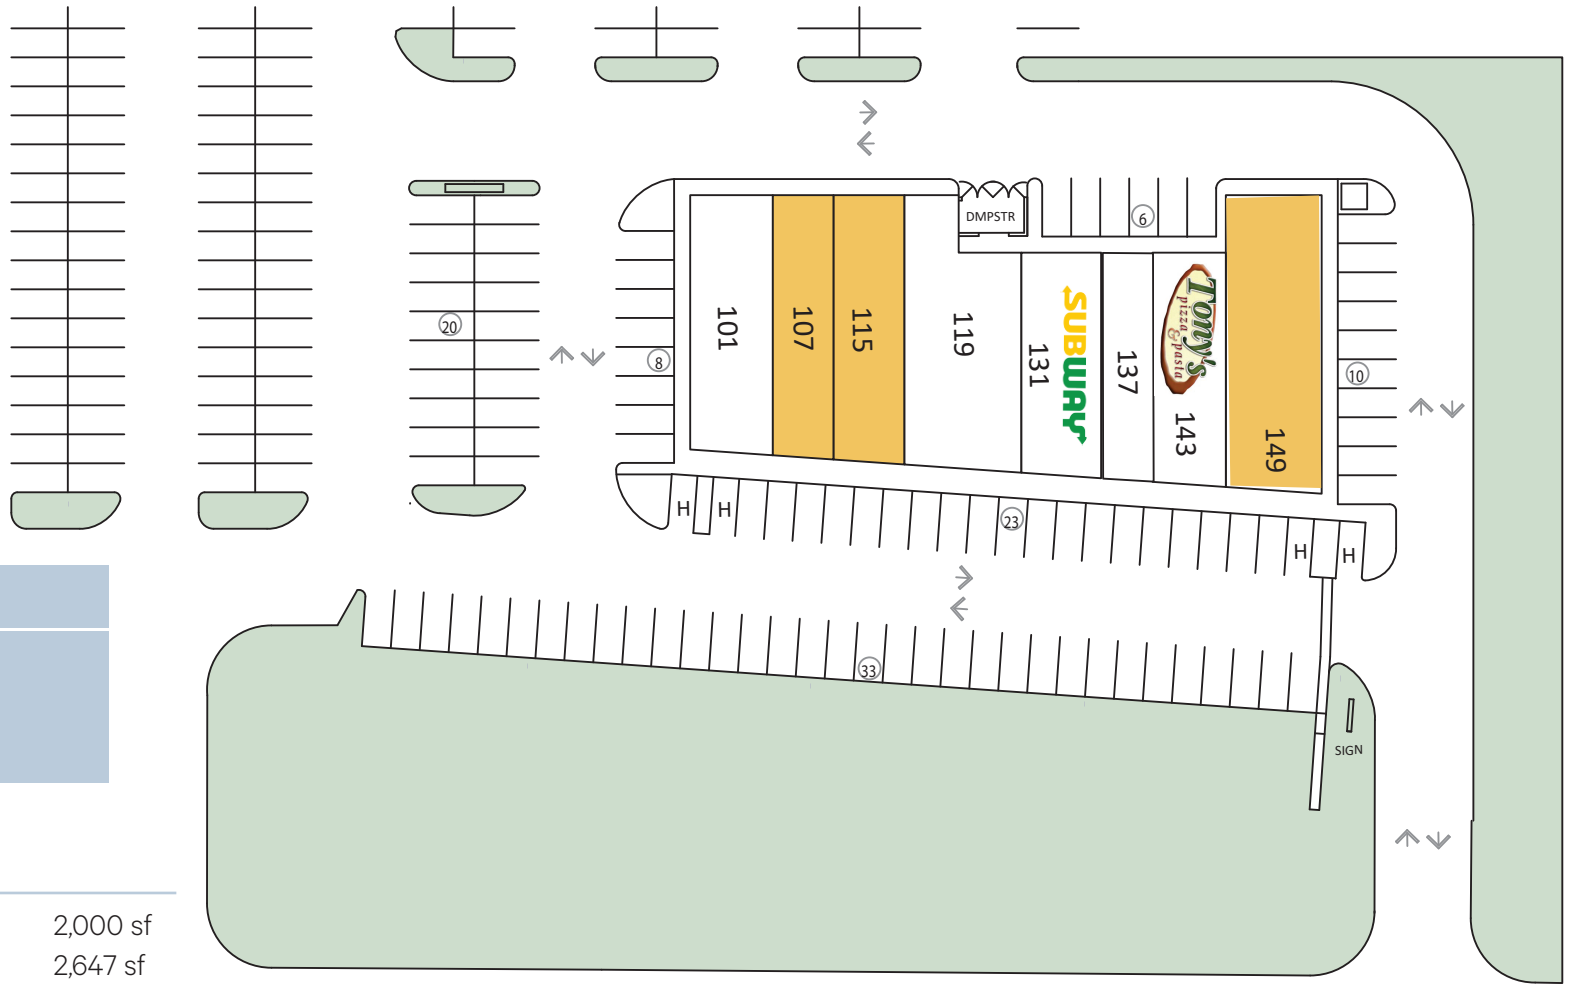

THE COLONY CROSSING

5333 STATE HWY 121, THE COLONY, TX 75056

Available Space

107	1,862 sf
115	1,702 sf
149	2,700 sf

Current Tenants

101	Shutter Shop	2,000 sf
119	Thip Ocha	2,647 sf
131	Subway	1,404 sf
137	Warrior Financial Services	1,000 sf
143	Tony's Pizza & Pasta	2,000 sf

HIGHWAY 121