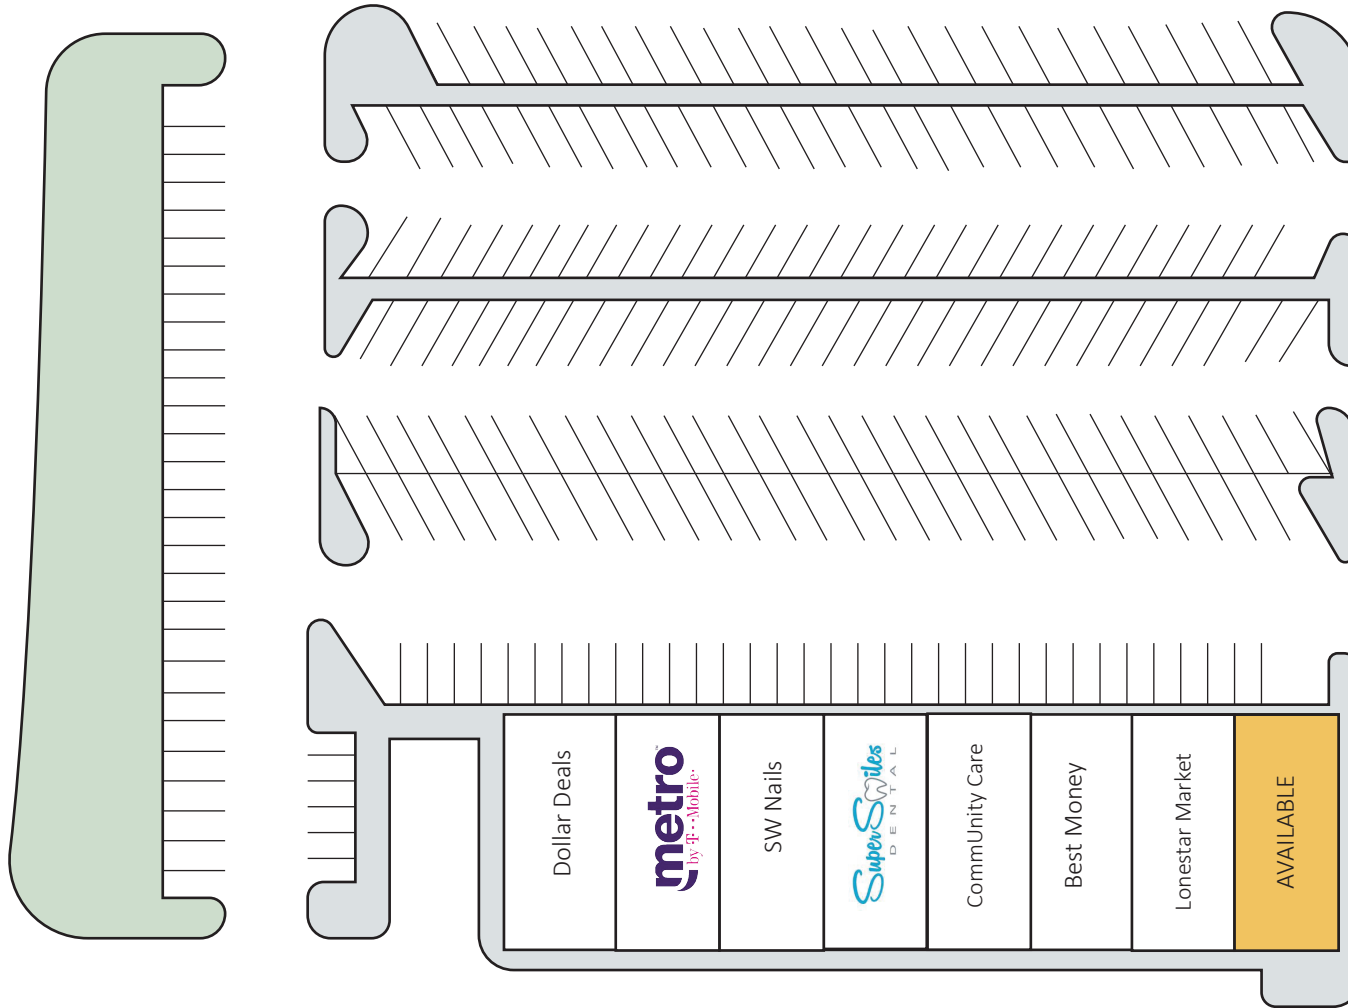

6801 SOUTH IH-35 | 6801 S IH-35, AUSTIN, TX 78744

NOT A PART

Burlington