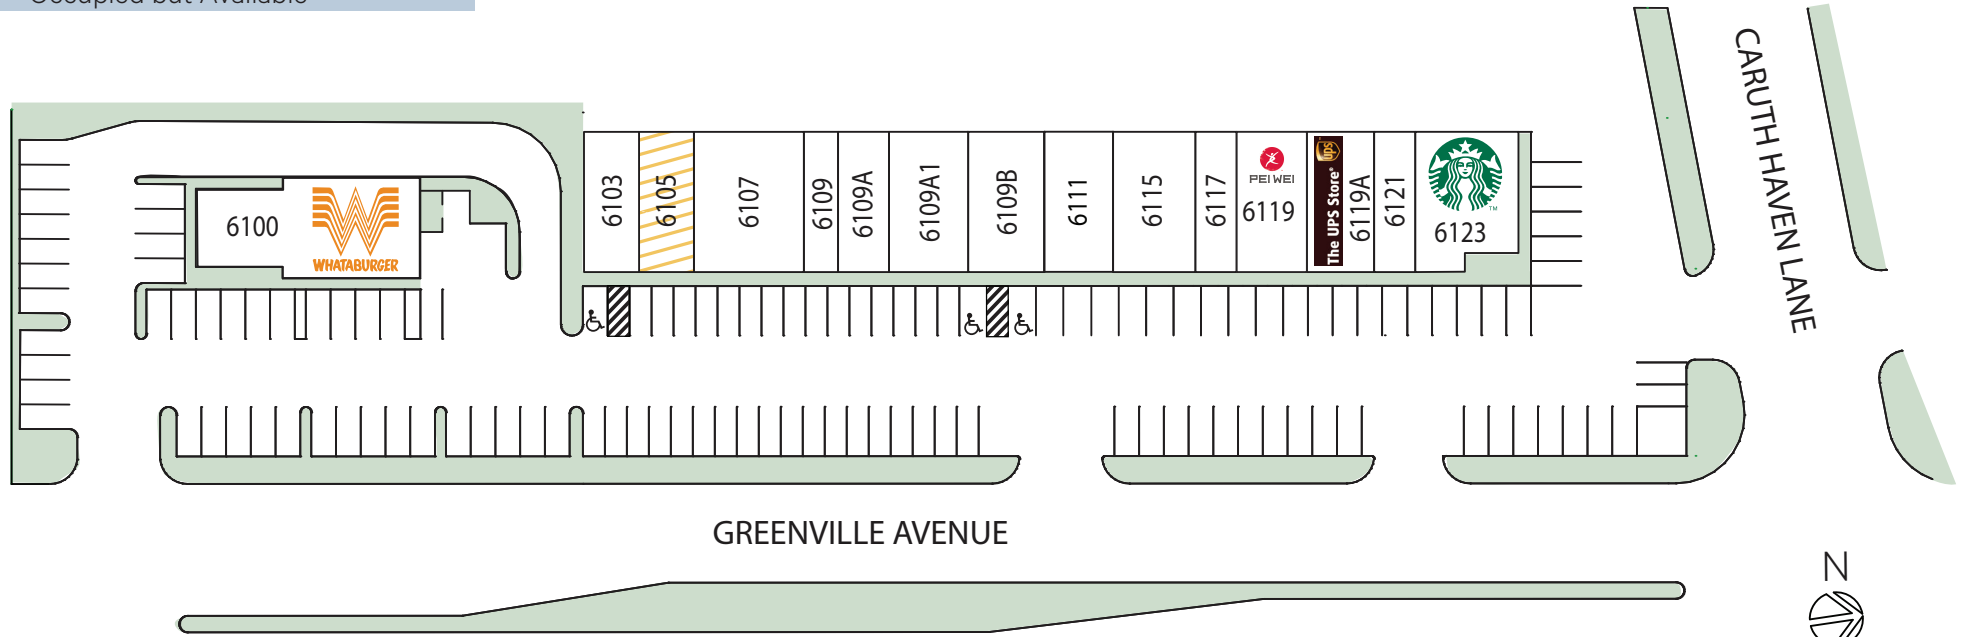

CARUTH HAVEN PLAZA

6100 GREENVILLE AVE, DALLAS, TX 75206

Available Space

6105 * 1,000 sf

* Occupied but Available

I-75 CENTRAL EXPRESSWAY

GREENVILLE AVENUE

CARUTH HAVEN LANE

NOT TO SCALE

Current Tenants

6103	Dry Clean Super Center	1,000 sf	6111	Tommy's Girl	1,200 sf
6105	Craft Boba Tea	1,000 sf	6115	Nails Now Salon	1,200 sf
6107	Zaap Lao & Thai Street Eats	2,000 sf	6117	Payrite Optical	650 sf
6109	Gamestop	1,173 sf	6119	Pei Wei To-Go	1,255 sf
6109-A	YaYa Foot Spa	863 sf	6119-A	UPS Store	1,326 sf
6109-A1	I Fratelli	1,173 sf	6121	UBreakiFix	750 sf
6109B	Starting Strength Dallas	1,512 sf	6123	Starbucks	2,000 sf
			6100	Whataburger	