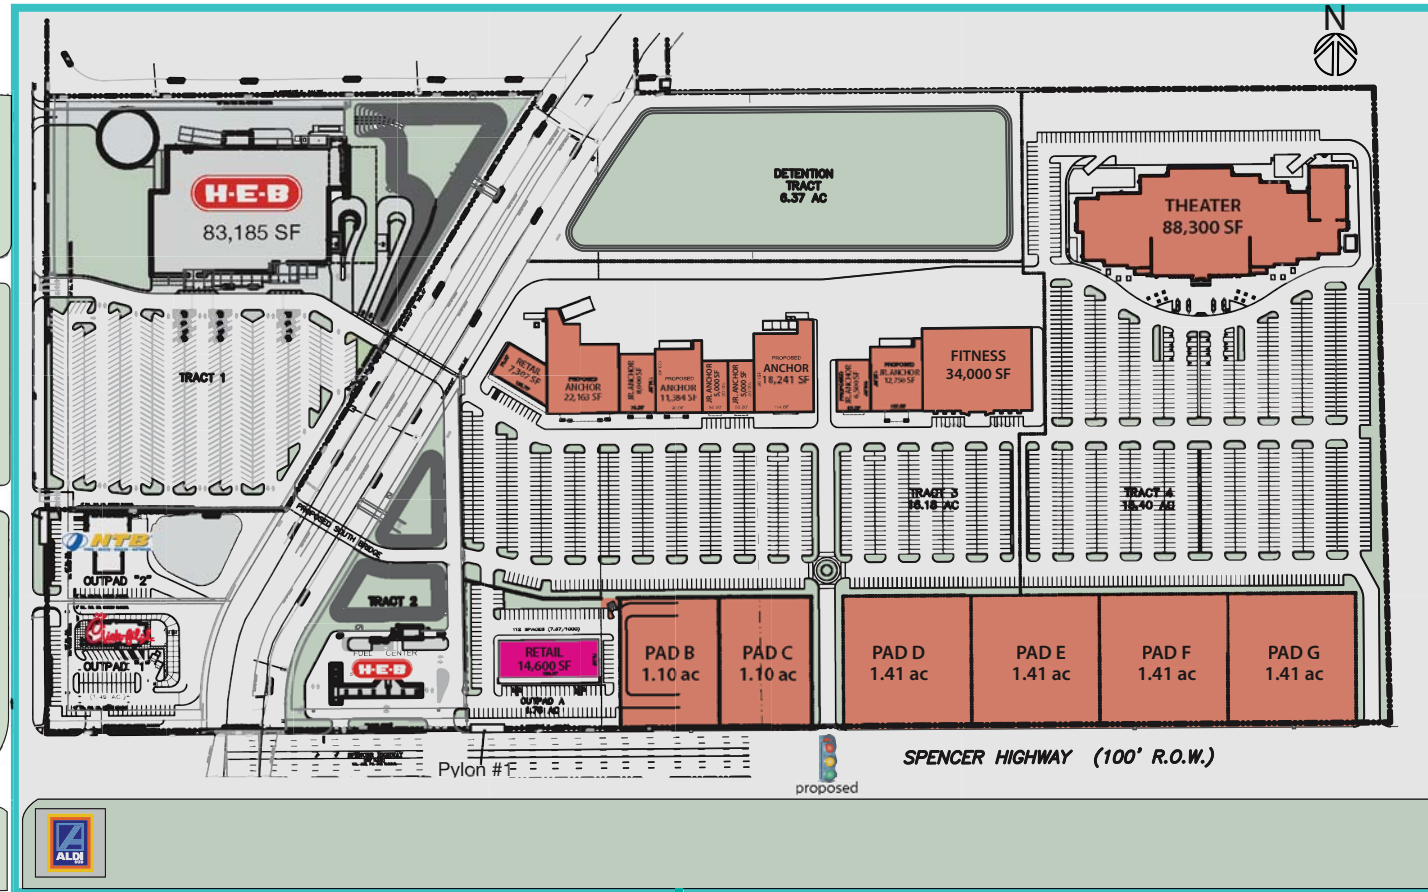

DEER PARK STATION SHOPPING CENTER

NWC OF SPENCER HWY & EAST BLVD, DEER PARK, TX 77536

17 ACRES AVAILABLE

Deer Park Station
NWC Spencer Hwy & East Blvd

Junction at Deer Park
NEC Spencer Hwy & East Blvd

The information was obtained from sources deemed reliable; however, Weitzman has not verified it and makes no guarantees, warranties or representations as to the completeness or accuracy thereof. The presentation of this real estate information is subject to errors; omissions; change of price; prior sale or lease, or withdrawal without notice. You and your advisors should conduct a careful independent investigation of the property to determine if it is suitable for your intended purpose.